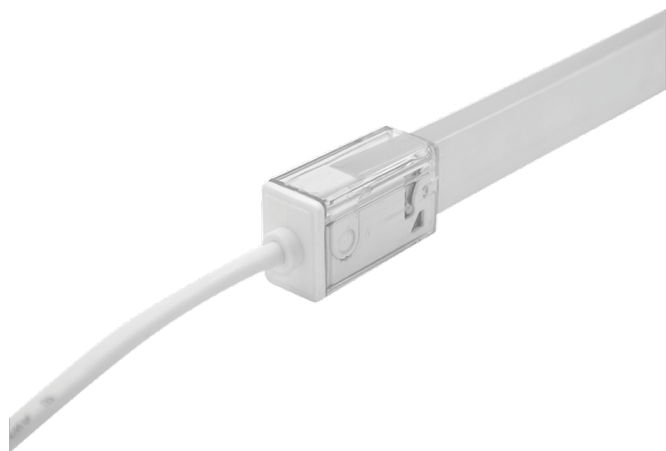

**Snap - Top feed connector IP67 - 01 - RGB DYNAMIC - CLASSIC (A80083-009)****Product description****Technical information**

---