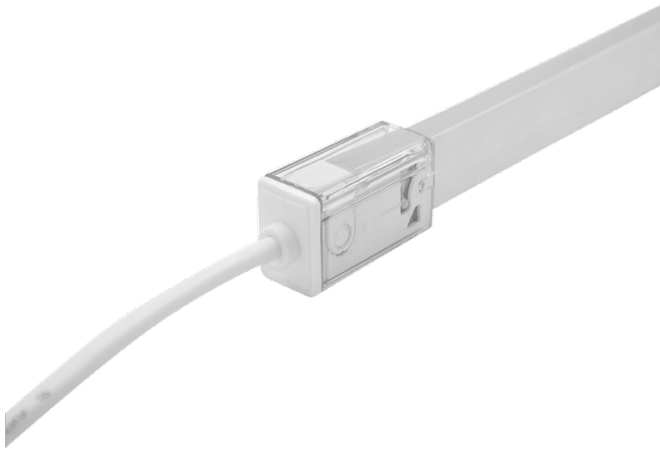

Snap - Top feed connector IP67 - 01 - SINGLE COLOUR - EDGE (A80083-011)**Product description****Technical information**
