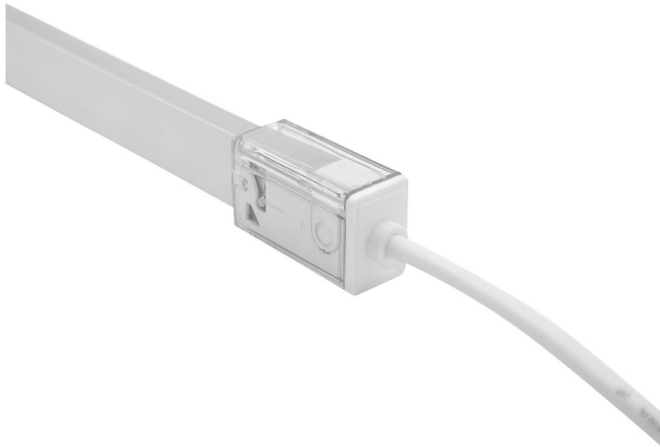

Snap - Top feed connector IP67 - 02 - SINGLE COLOUR - EDGE (A80083-012)**Product description****Technical information**
