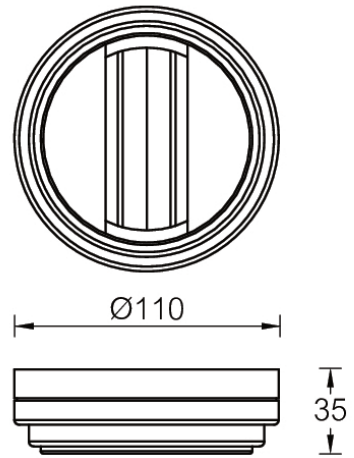

Surface mounted track adapter - Black DA (A80119)

A80119

**Product description****Technical information**