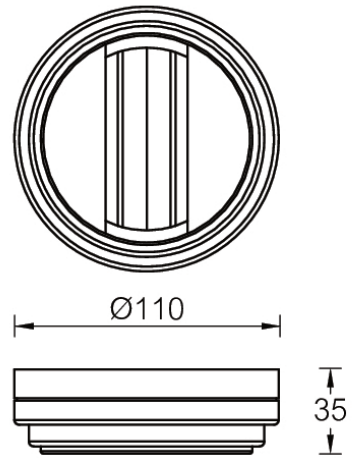

**Surface mounted track adapter - White DA (A80120)**

A80120

**Product description****Technical information**