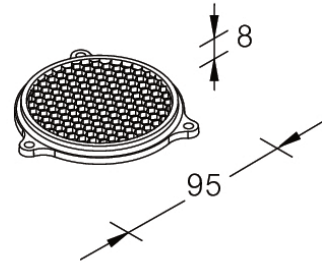

Honeycomb louvre (A80121)

A80121

**Product description****Technical information**

Material	Aluminium
Product colours	Black