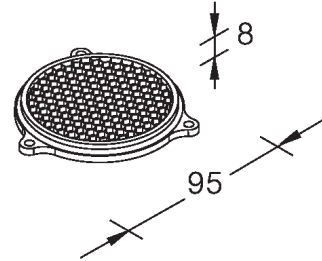

**Honeycomb louvre (A80121)**

A80121

**Product description****Technical information**

Material	Aluminium
Product colours	Black