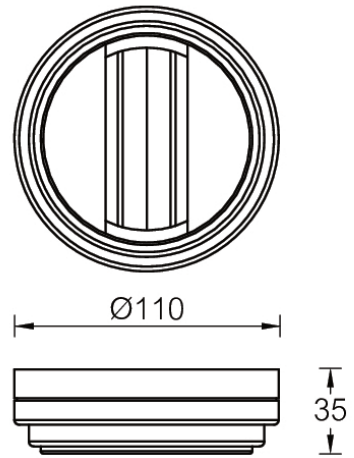

**Surface mounted track adapter - Black ND (A80122)**

A80122

**Product description****Technical information**