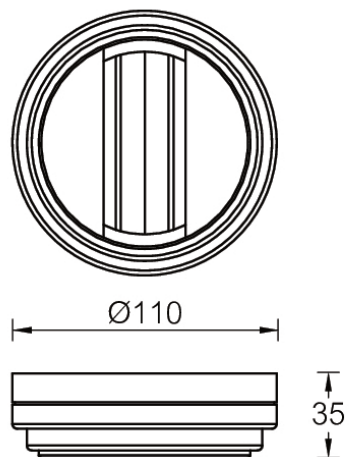

Surface mounted track adapter - White ND (A80123)

A80123

**Product description****Technical information**