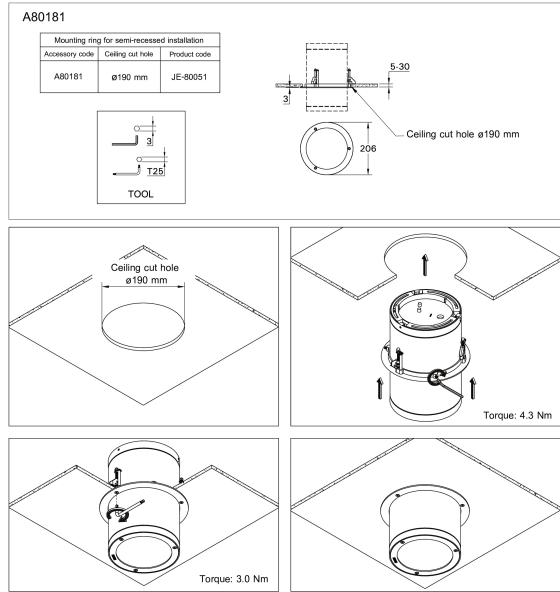

Mounting ring for semi-recessed installation (A80181)

Product description

Technical information

Material	Aluminium
Product colours	Black, Dark Grey, White, Matt Silver, Bronze, Concrete - Urban, Softscape - Urban, Stone - Urban, Corten - Urban, Oak - Woodland, Walnut - Woodland, Pine - Woodland