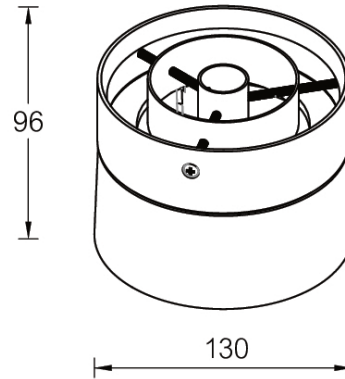

Anti-glare louvre (A80231)

A80231

**Product description****Technical information**

Material	Aluminium
Product colours	Black, Dark Grey, White, Matt Silver, Bronze, Concrete - Urban, Softscape - Urban, Stone - Urban, Corten - Urban, Oak - Woodland, Walnut - Woodland, Pine - Woodland