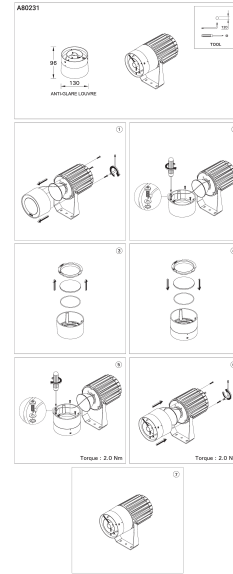

**Anti-glare louvre (A80231)****Product description****Technical information****Material** Aluminium**Product colours** Black, Dark Grey, White, Matt Silver, Bronze, Concrete - Urban, Softscape - Urban, Stone - Urban, Corten - Urban, Oak - Woodland, Walnut - Woodland, Pine - Woodland