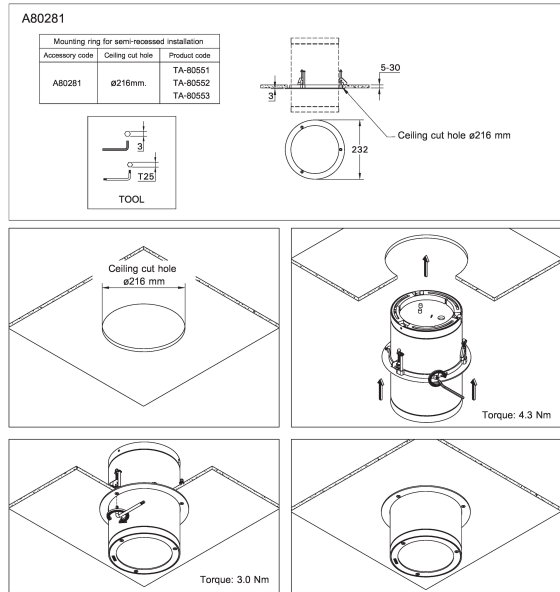

**Mounting ring for semi-recessed installation (A80281)**

**Product description**

**Technical information**

<b>Material</b>	Aluminium
<b>Product colours</b>	Black, Dark Grey, White, Matt Silver, Bronze, Concrete - Urban, Softscape - Urban, Stone - Urban, Corten - Urban, Oak - Woodland, Walnut - Woodland, Pine - Woodland