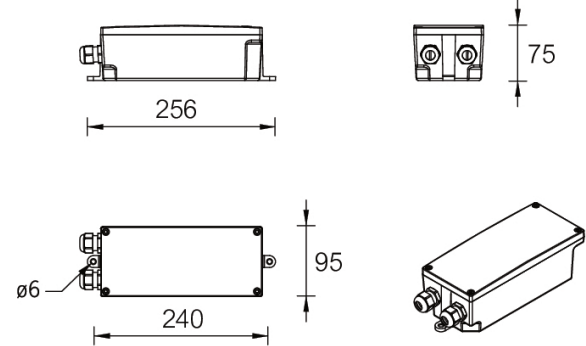

Remote box IP65 (A80291)

A80291

Product description

Technical information

Material	Aluminium
Product colours	Black