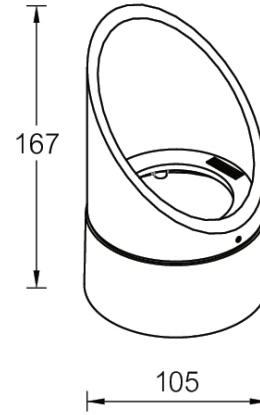

**Anti-glare visor (A80331)**

A80331

**Product description****Technical information**

<b>Material</b>	Aluminium
<b>Product colours</b>	Black, Dark Grey, White, Matt Silver, Bronze, Concrete - Urban, Softscape - Urban, Stone - Urban, Corten - Urban, Oak - Woodland, Walnut - Woodland, Pine - Woodland