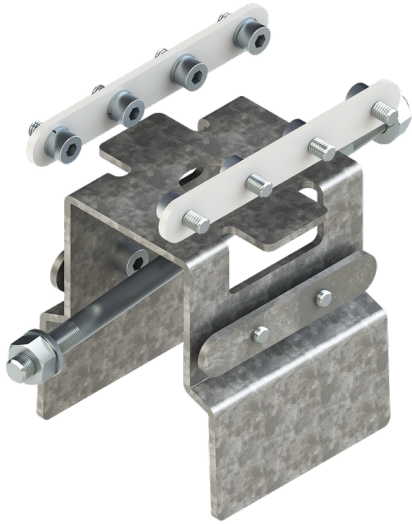

**Continuous-coupler bracket (A81781)****Product description****Technical information****Material**

Galvanised Steel