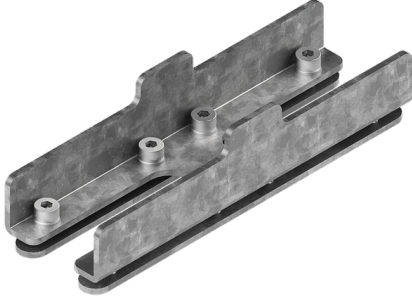

Continuous-coupler bracket (40/50 mm Down profile) (A81881)**Product description****Technical information****Material**

Galvanised Steel