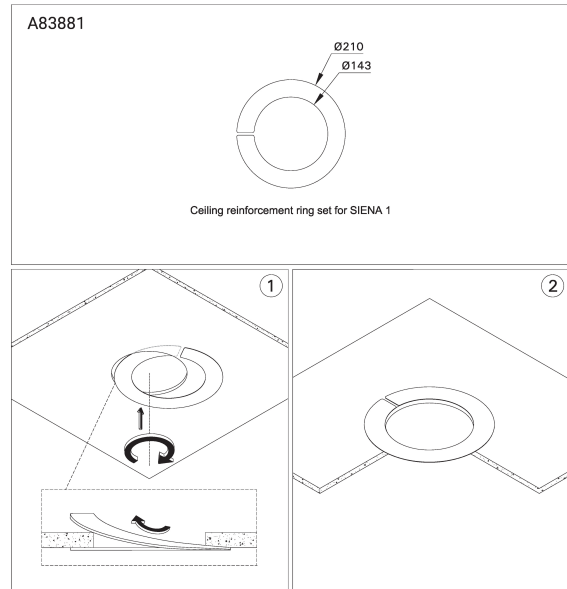

Ceiling reinforcement ring set for SIENA 1 (A83881)**Product description**

Reinforces soft or thin ceilings for secure luminaire mounting

Technical information