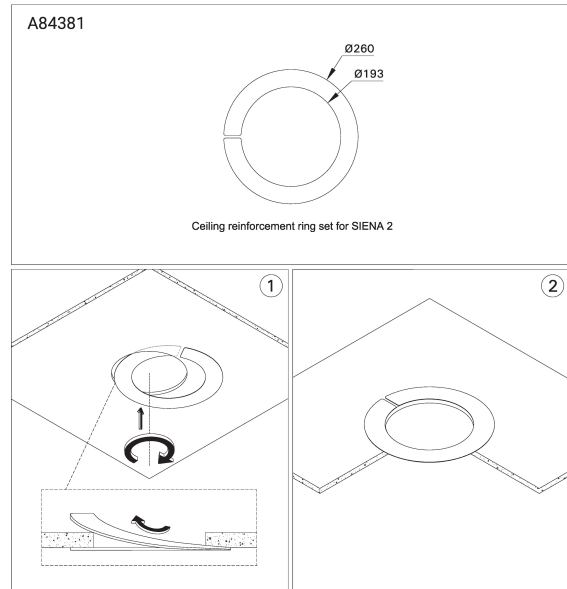

Ceiling reinforcement ring set for SIENA 2 (A84381)**Product description**

Reinforces soft or thin ceilings for secure luminaire mounting

Technical information