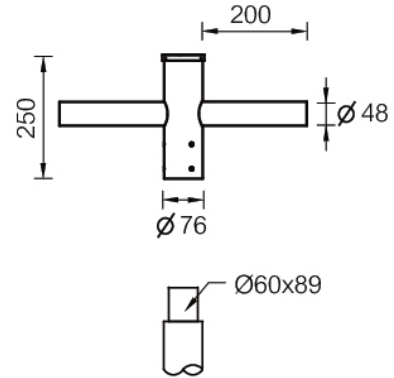

Double arm mounting (A90860)**A90860****Product description****Technical information**

Material	Galvanised Steel
Product colours	Black, Dark Grey, White, Matt Silver, Bronze, Concrete - Urban, Softscape - Urban, Stone - Urban, Corten - Urban, Oak - Woodland, Walnut - Woodland, Pine - Woodland