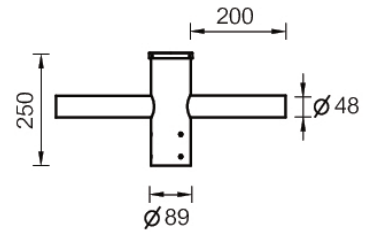

Double arm mounting (A90876)**A90876****Product description****Technical information**

Material	Galvanised Steel
Product colours	Black, Dark Grey, White, Matt Silver, Bronze, Concrete - Urban, Softscape - Urban, Stone - Urban, Corten - Urban, Oak - Woodland, Walnut - Woodland, Pine - Woodland