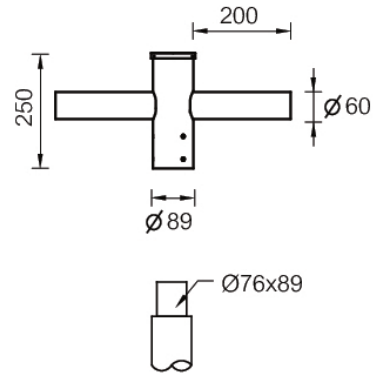

Double arm mounting (A90976)**A90976****Product description****Technical information**

Material	Galvanised Steel
Product colours	Black, Dark Grey, White, Matt Silver, Bronze, Concrete - Urban, Softscape - Urban, Stone - Urban, Corten - Urban, Oak - Woodland, Walnut - Woodland, Pine - Woodland