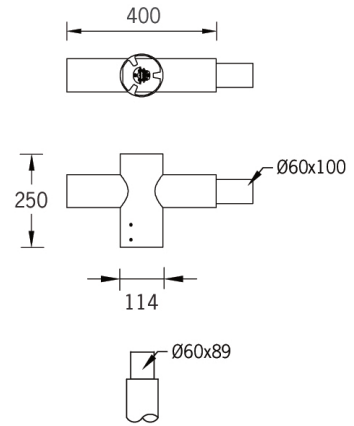

Single arm mount (A91060)

A91060

Product description

Technical information

Material	Galvanised Steel
Product colours	Black, Dark Grey, White, Matt Silver, Bronze, Concrete - Urban, Softscape - Urban, Stone - Urban, Corten - Urban, Oak - Woodland, Walnut - Woodland, Pine - Woodland