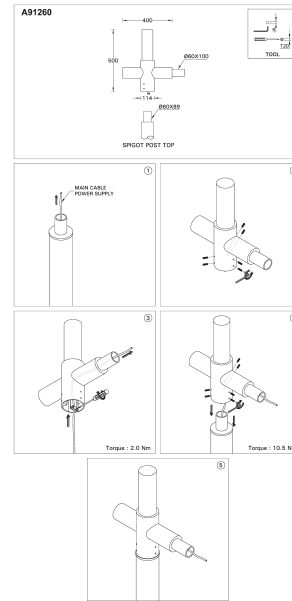

Single arm mount (A91260)

Product description

Technical information

Material	Galvanised Steel
Product colours	Black, Dark Grey, White, Matt Silver, Bronze, Concrete - Urban, Softscape - Urban, Stone - Urban, Corten - Urban, Oak - Woodland, Walnut - Woodland, Pine - Woodland