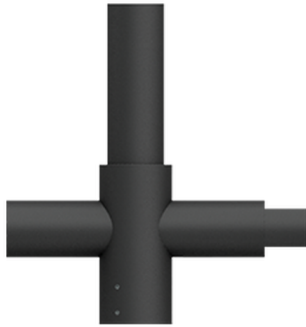

Single arm mount (A91260)

Product description

Technical information

Material	Galvanised Steel
Product colours	Black, Dark Grey, White, Matt Silver, Bronze, Concrete - Urban, Softscape - Urban, Stone - Urban, Corten - Urban, Oak - Woodland, Walnut - Woodland, Pine - Woodland