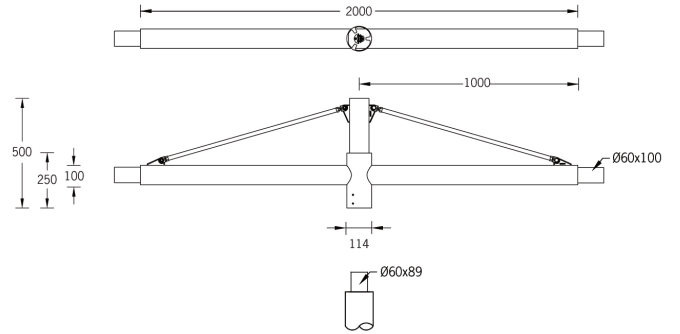

Double arm mount (A91560)

A91560

Product description

Technical information

Material	Galvanised Steel
Product colours	Black, Dark Grey, White, Matt Silver, Bronze, Concrete - Urban, Softscape - Urban, Stone - Urban, Corten - Urban, Oak - Woodland, Walnut - Woodland, Pine - Woodland