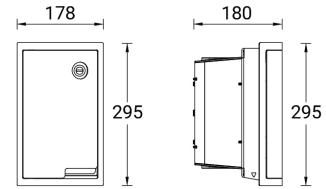

Round power socket (A91591)**ROUND POWER SOCKET
A91591****Product description****Technical information**