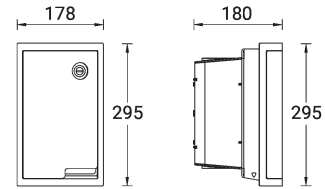

Round power socket (A91591)**ROUND POWER SOCKET
A91591****Product description****Technical information**