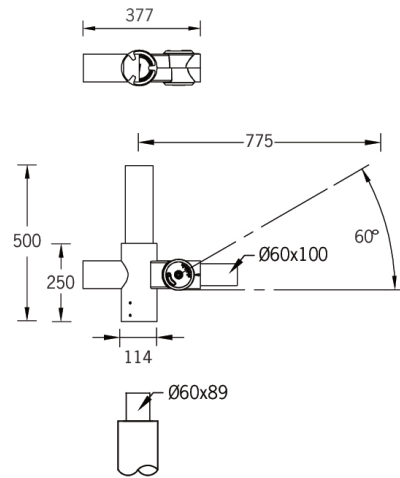

Single adjustable 60° (A91660)

A91660

Product description

Technical information

Material	Galvanised Steel
Product colours	Black, Dark Grey, White, Matt Silver, Bronze, Concrete - Urban, Softscape - Urban, Stone - Urban, Corten - Urban, Oak - Woodland, Walnut - Woodland, Pine - Woodland