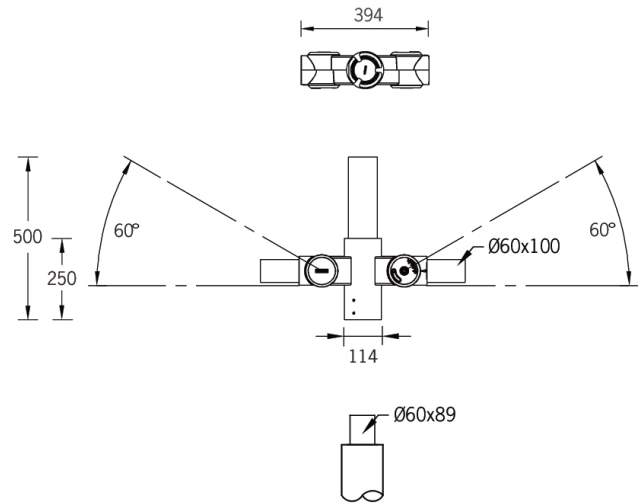

Double adjustable 60° (A91760)

A91760

Product description

Technical information

Material	Galvanised Steel
Product colours	Black, Dark Grey, White, Matt Silver, Bronze, Concrete - Urban, Softscape - Urban, Stone - Urban, Corten - Urban, Oak - Woodland, Walnut - Woodland, Pine - Woodland