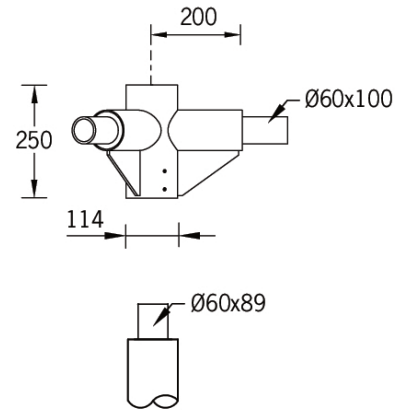

Triple arm mount - Type 1 (A92260)

A92260

**Product description****Technical information**

Material	Aluminium
Product colours	Black, Dark Grey, White, Matt Silver, Bronze, Concrete - Urban, Softscape - Urban, Stone - Urban, Corten - Urban, Oak - Woodland, Walnut - Woodland, Pine - Woodland