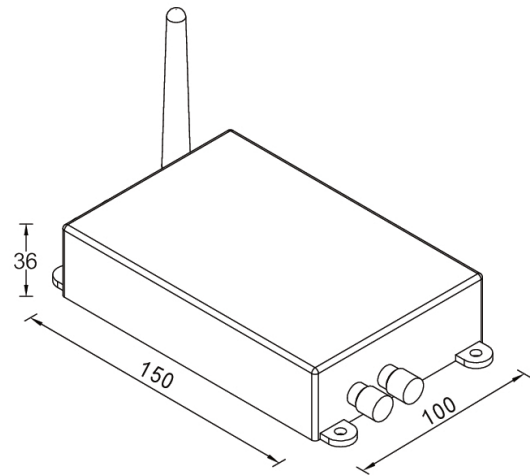

Sound system - WiFi (A92991)**A92991****Product description**

Sound system including speaker and WiFi amplifier

Technical information

- Multi-room music system based on WiFi wireless transmission
- WiFi-HiFi system supports 802.11b/g/n WLAN standard
- Wireless frequency 2.412GHz-2.484GHz.
- WiFi relay included
- Compatible with DLNA standard, AirPlay, Qplay
- Support for all built-in music player softwares