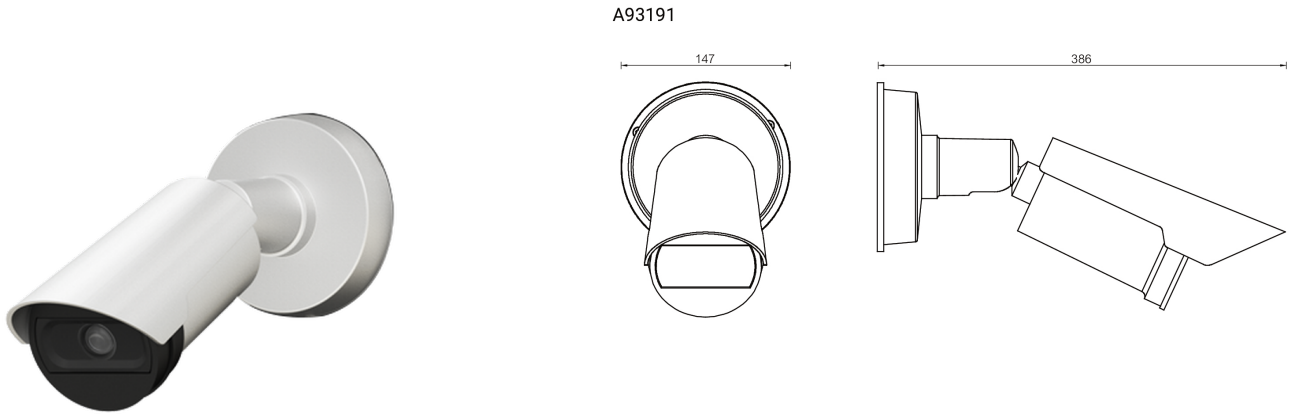

Camera - License plate verifier (A93191)**Product description****Technical information**