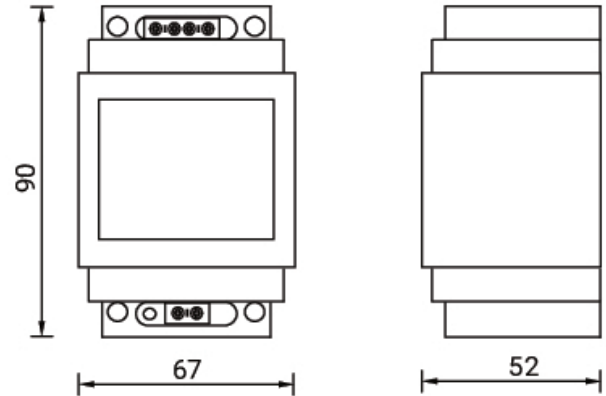

Energy meter (A93291)**A610191****Product description**

Energy monitoring solution with dashboard

Technical information

- Power consumption detail for every minute passed
- Measurement error 0.5 %
- DIN rail mounting
- Connectivity with WiFi 2.4 GHz
- Free cloud data server
- API interface for developers