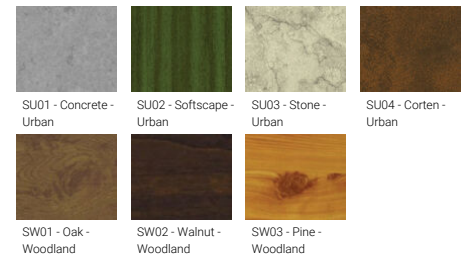

**Optic**

G

**Product colour**

**Special finishes upon request**

**ATLANTIC 1 (AA-10076-1-SB)**

**Technical information**

<b>Light source</b>	1 COB
<b>Power</b>	41 W
<b>Lumen</b>	2075 - 2133 lm
<b>Efficacy</b>	49 - 51 lm/W
<b>Driver option</b>	Integral control gear
<b>Driver</b>	Constant current (CC)
<b>Input voltage</b>	220-240 V 50/60 Hz
<b>Optic</b>	G

<b>Optic value</b>	360°
<b>CCT / CRI</b>	3000K CRI80, 4000K CRI80
<b>Bug</b>	B1-U3-G1, B1-U4-G1
<b>ULR</b>	47%
<b>ULOR</b>	47%
<b>CIE flux code n°3</b>	67
<b>Dimming type</b>	On/Off, 1-10V, DALI
<b>Product colours</b>	Black, Dark Grey, White, Matt Silver, Bronze, Concrete - Urban, Softscape - Urban, Stone - Urban, Corten - Urban, Oak - Woodland, Walnut - Woodland, Pine - Woodland