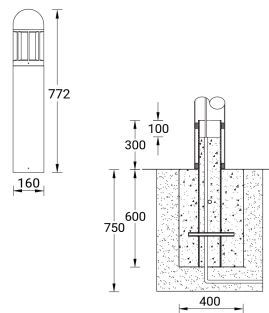

ATLANTIC 1 (AA-10076-1-SB)

Technical information

Light source	1 COB
Power	41 W
Lumen	2075 - 2133 lm
Efficacy	49 - 51 lm/W
Driver option	Integral control gear
Driver	Constant current (CC)
Input voltage	220-240 V 50/60 Hz
Optic	G

Optic value	360°
CCT / CRI	3000K CRI80, 4000K CRI80
Bug	B1-U3-G1, B1-U4-G1
ULR	47%
ULOR	47%
CIE flux code n°3	67
Dimming type	On/Off, 1-10V, DALI
Product colours	Black, Dark Grey, White, Matt Silver, Bronze, Concrete - Urban, Softscape - Urban, Stone - Urban, Corten - Urban, Oak - Woodland, Walnut - Woodland, Pine - Woodland

Weight	6.8 kg
Operating temperature	-20 °C to 50 °C
Cable	One IP68 connector supplied with 0.2 m of 3x1.0 sqmm outdoor cable
Through wiring	Single cable entry
Lens / Reflector / Optic	Opal toughened glass diffuser
Variants (1-10V, DALI)	Compatible with EN/ IEC 60598-2-22: Suitable for emergency installations as central supply, non-maintained (Z0)

AA-10076-1-SB