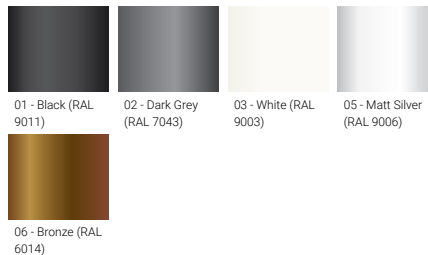

**Optic**

G

**Product colour**

**Special finishes upon request**

**ATLANTIC 1 (AA-10076-1-SB)**

**Technical information**

<b>Light source</b>	1 COB
<b>Power</b>	41 W
<b>Lumen</b>	2075 - 2133 lm
<b>Efficacy</b>	49 - 51 lm/W
<b>Driver option</b>	Integral control gear
<b>Driver</b>	Constant current (CC)
<b>Input voltage</b>	220-240 V 50/60 Hz
<b>Optic</b>	G

<b>Optic value</b>	360°
<b>CCT / CRI</b>	3000K CRI80, 4000K CRI80
<b>Bug</b>	B1-U3-G1, B1-U4-G1
<b>ULR</b>	47%
<b>ULOR</b>	47%
<b>CIE flux code n°3</b>	67
<b>Dimming type</b>	On/Off, 1-10V, DALI
<b>Product colours</b>	Black, Dark Grey, White, Matt Silver, Bronze, Concrete - Urban, Softscape - Urban, Stone - Urban, Corten - Urban, Oak - Woodland, Walnut - Woodland, Pine - Woodland