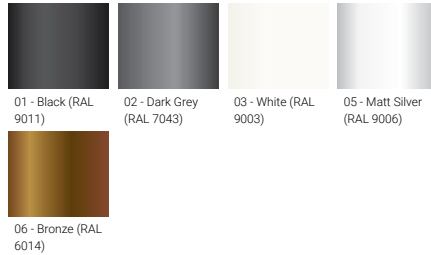

ATLANTIC 1 (AA-10076-2-SB)

Product description

Ø160 - 752 mm - Flat top - With integrated security core (Anti-traffic)

Luminaire Structure

- Die-cast aluminium housing
- Extruded aluminium column
- Pre-treated before powder coating ensuring high corrosion resistance
- Single cable entry
- One IP68 connector supplied with 0.2 m of 3x1.0 sqmm outdoor cable
- Stainless steel fasteners in grade 304 with zinc flake coating (ZFC)
- Durable silicone rubber gasket
- Opal toughened glass diffuser
- Integral control gear

Optic

G

Product colour

Special finishes upon request

ATLANTIC 1 (AA-10076-2-SB)

Technical information

Light source	1 COB
Power	41 W
Lumen	2075 - 2133 lm
Efficacy	51 - 52 lm/W
Driver option	Integral control gear
Driver	Constant current (CC)
Input voltage	220-240 V 50/60 Hz
Optic	G

Optic value	360°
CCT / CRI	3000K CRI80, 4000K CRI80
Bug	B1-U3-G1, B1-U4-G1
ULR	47%
ULOR	47%
CIE flux code n°3	67
Dimming type	On/Off, 1-10V, DALI
Product colours	Black, Dark Grey, White, Matt Silver, Bronze, Concrete - Urban, Softscape - Urban, Stone - Urban, Corten - Urban, Oak - Woodland, Walnut - Woodland, Pine - Woodland