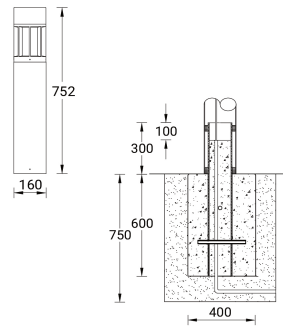

ATLANTIC 1 (AA-10076-2-SB)

Technical information

Light source	1 COB
Power	41 W
Lumen	2075 - 2133 lm
Efficacy	51 - 52 lm/W
Driver option	Integral control gear
Driver	Constant current (CC)
Input voltage	220-240 V 50/60 Hz
Optic	G

Optic value	360°
CCT / CRI	3000K CRI80, 4000K CRI80
Bug	B1-U3-G1, B1-U4-G1
ULR	47%
ULOR	47%
CIE flux code n°3	67
Dimming type	On/Off, 1-10V, DALI
Product colours	Black, Dark Grey, White, Matt Silver, Bronze, Concrete - Urban, Softscape - Urban, Stone - Urban, Corten - Urban, Oak - Woodland, Walnut - Woodland, Pine - Woodland

Weight	6.8 kg
Operating temperature	-20 °C to 50 °C
Cable	One IP68 connector supplied with 0.2 m of 3x1.0 sqmm outdoor cable
Through wiring	Single cable entry
Lens / Reflector / Optic	Opal toughened glass diffuser
Variants (1-10V, DALI)	Compatible with EN/ IEC 60598-2-22: Suitable for emergency installations as central supply, non-maintained (Z0)

AA-10076-2-SB