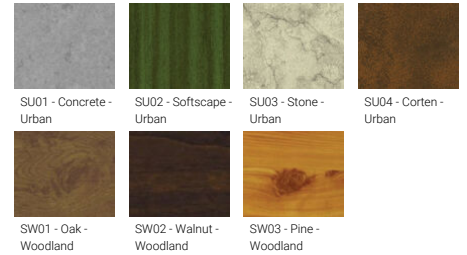

Optic

G

Product colour

Special finishes upon request

ATLANTIC 1 (AA-10076-2-SB)

Technical information

Light source	1 COB
Power	41 W
Lumen	2075 - 2133 lm
Efficacy	51 - 52 lm/W
Driver option	Integral control gear
Driver	Constant current (CC)
Input voltage	220-240 V 50/60 Hz
Optic	G

Optic value	360°
CCT / CRI	3000K CRI80, 4000K CRI80
Bug	B1-U3-G1, B1-U4-G1
ULR	47%
ULOR	47%
CIE flux code n°3	67
Dimming type	On/Off, 1-10V, DALI
Product colours	Black, Dark Grey, White, Matt Silver, Bronze, Concrete - Urban, Softscape - Urban, Stone - Urban, Corten - Urban, Oak - Woodland, Walnut - Woodland, Pine - Woodland