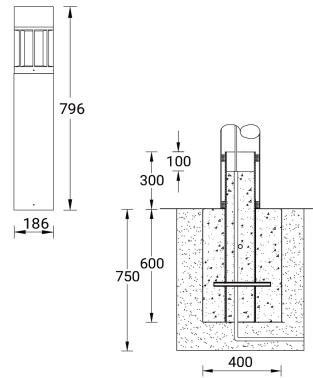

ATLANTIC 2 (AA-10096-2-SB)

Technical information

Light source	1 COB
Power	41 W
Lumen	1406 - 1602 lm
Efficacy	34 - 39 lm/W
Driver option	Integral control gear
Driver	Constant current (CC)
Input voltage	220-240 V 50/60 Hz
Optic	G

Optic value	360°
CCT / CRI	3000K CRI80, 4000K CRI80
Bug	B1-U3-G1, B1-U4-G1
ULR	48%
ULOR	48%
CIE flux code n°3	67
Dimming type	On/Off, 1-10V, DALI
Product colours	Black, Dark Grey, White, Matt Silver, Bronze, Concrete - Urban, Softscape - Urban, Stone - Urban, Corten - Urban, Oak - Woodland, Walnut - Woodland, Pine - Woodland

Weight	8.2 kg
Operating temperature	-20 °C to 50 °C
Cable	One IP68 connector supplied with 0.2 m of 3x1.0 sqmm outdoor cable
Through wiring	Single cable entry
Lens / Reflector / Optic	Opal toughened glass diffuser
Variants (1-10V, DALI)	Compatible with EN/ IEC 60598-2-22: Suitable for emergency installations as central supply, non-maintained (Z0)

AA-10096-2-SB