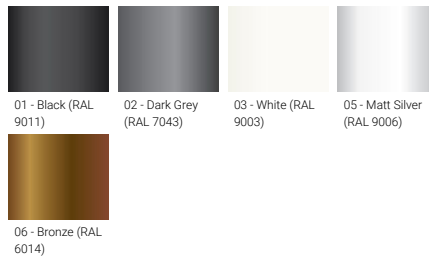

ATLANTIC 2 (AA-10096-2-SB)

Product description

Ø186 - 796 mm - Flat top - With integrated security core (Anti-traffic)

Luminaire Structure

- Die-cast aluminium housing
- Extruded aluminium column
- Pre-treated before powder coating ensuring high corrosion resistance
- Single cable entry
- One IP68 connector supplied with 0.2 m of 3x1.0 sqmm outdoor cable
- Stainless steel fasteners in grade 304 with zinc flake coating (ZFC)
- Durable silicone rubber gasket
- Opal toughened glass diffuser
- Integral control gear

Optic

G

Product colour