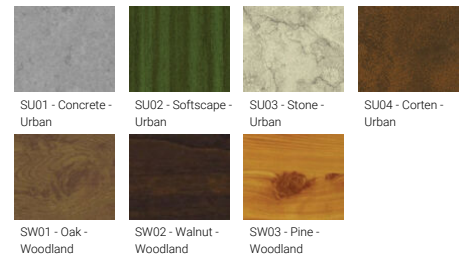

**Optic**

G

**Product colour**

**Special finishes upon request**

**ATLANTIC 2 (AA-10096-2-SB)**

**Technical information**

<b>Light source</b>	1 COB
<b>Power</b>	41 W
<b>Lumen</b>	1406 - 1602 lm
<b>Efficacy</b>	34 - 39 lm/W
<b>Driver option</b>	Integral control gear
<b>Driver</b>	Constant current (CC)
<b>Input voltage</b>	220-240 V 50/60 Hz
<b>Optic</b>	G

<b>Optic value</b>	360°
<b>CCT / CRI</b>	3000K CRI80, 4000K CRI80
<b>Bug</b>	B1-U3-G1, B1-U4-G1
<b>ULR</b>	48%
<b>ULOR</b>	48%
<b>CIE flux code n°3</b>	67
<b>Dimming type</b>	On/Off, 1-10V, DALI
<b>Product colours</b>	Black, Dark Grey, White, Matt Silver, Bronze, Concrete - Urban, Softscape - Urban, Stone - Urban, Corten - Urban, Oak - Woodland, Walnut - Woodland, Pine - Woodland