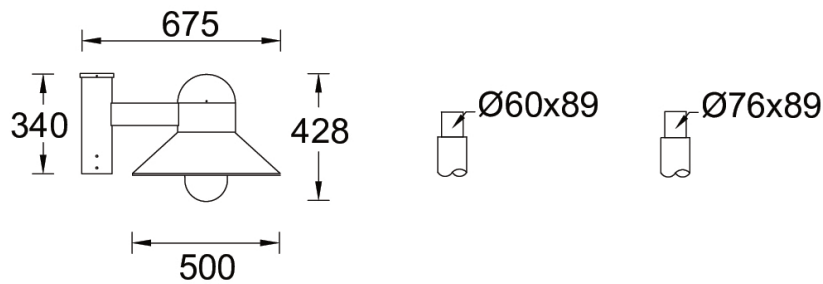

ATLANTIC 4 (AA-20076-2-1)

Technical information

Material	Aluminium	Optic	G	Product colours	Black, Dark Grey, White, Matt Silver, Bronze, Concrete - Urban, Softscape - Urban, Stone - Urban, Corten - Urban, Oak - Woodland, Walnut - Woodland, Pine - Woodland	
Light source	1 COB	Optic value	127°x 130°			
Power	41 W	CCT / CRI	3000K CRI80, 4000K CRI80			
Lumen	2601 - 2632 lm	Bug	B1-U3-G1			
Efficacy	63 - 64 lm/W	ULR	3%			
Driver option	Integral control gear	ULOR	3%			
Driver	Constant current (CC)	CIE flux code n°3	92			
Input voltage	220-240 V 50/60 Hz	Dimming type	On/Off, 1-10V, DALI			
					Weight	8.2 kg
					Operating temperature	-20 °C to 50 °C
				Through wiring	Single cable entry	
				Lens / Reflector / Optic	Opal toughened glass diffuser	
				MacAdam Ellipse	3 SDCM	
				Lifetime L90B10 (hours)	> 55,000	
				Variants (1-10V, DALI)	Compatible with EN/ IEC 60598-2-22: Suitable for emergency installations as central supply, non-maintained (Z0)	

AA-20076-2-1