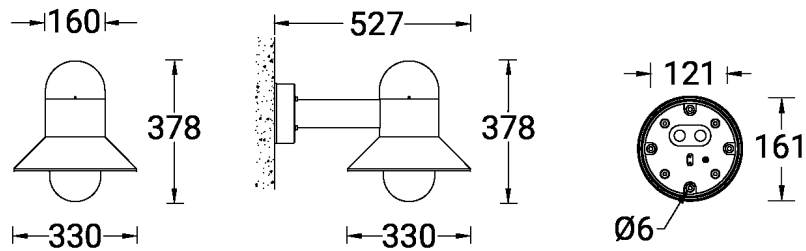

ATLANTIC 7 (AA-30146-2-1)

Technical information

Material	Aluminium	Optic	G	Product colours	Black, Dark Grey, White, Matt Silver, Bronze, Concrete - Urban, Softscape - Urban, Stone - Urban, Corten - Urban, Oak - Woodland, Walnut - Woodland, Pine - Woodland
Light source	1 COB	Optic value	144°	Weight	6.3 kg
Power	29 W	CCT / CRI	3000K CRI80, 4000K CRI80	Operating temperature	-20 °C to 50 °C
Lumen	1082 - 1105 lm	Bug	B1-U3-G1	Through wiring	Two cable entries for through wiring
Efficacy	37 - 38 lm/W	ULR	16%	Lens / Reflector / Optic	Opal toughened glass diffuser
Driver option	Integral control gear	ULOR	16%	MacAdam Ellipse	3 SDCM
Driver	Constant current (CC)	CIE flux code n°3	85	Lifetime L90B10 (hours)	> 61,000
Input voltage	220-240 V 50/60 Hz	Dimming type	On/Off, 1-10V, DALI	Variants (1-10V)	Compatible with EN/ IEC 60598-2-22: Suitable for emergency installations as central supply, non-maintained (Z0)

AA-30146-2-1