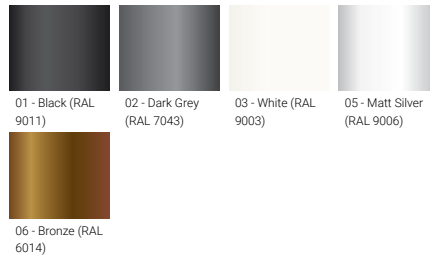

ATLANTIC 7 (AA-30146-2-1)

Product description

Small - Straight shade - Dome top

Luminaire Structure

- Pre-treated before powder coating ensuring high corrosion resistance
- Die-cast aluminium housing
- Two cable entries for through wiring
- Stainless steel fasteners in grade 304 with zinc flake coating (ZFC)
- Durable silicone rubber gasket
- Opal toughened glass diffuser
- Integral control gear

Optic

G

Product colour

Special finishes upon request

ATLANTIC 7 (AA-30146-2-1)

Technical information

Material	Aluminium	Optic	G	Product colours	Black, Dark Grey, White, Matt Silver, Bronze, Concrete - Urban, Softscape - Urban, Stone - Urban, Corten - Urban, Oak - Woodland, Walnut - Woodland, Pine - Woodland
Light source	1 COB	Optic value	144°	Weight	6.3 kg
Power	29 W	CCT / CRI	3000K CRI80, 4000K CRI80	Operating temperature	-20 °C to 50 °C
Lumen	1082 - 1105 lm	Bug	B1-U3-G1	Through wiring	Two cable entries for through wiring
Efficacy	37 - 38 lm/W	ULR	16%	Lens / Reflector / Optic	Opal toughened glass diffuser
Driver option	Integral control gear	ULOR	16%	MacAdam Ellipse	3 SDCM
Driver	Constant current (CC)	CIE flux code n°3	85	Lifetime L90B10 (hours)	> 61,000
Input voltage	220-240 V 50/60 Hz	Dimming type	On/Off, 1-10V, DALI	Variants (1-10V)	Compatible with EN/ IEC 60598-2-22: Suitable for emergency installations as central supply, non-maintained (Z0)