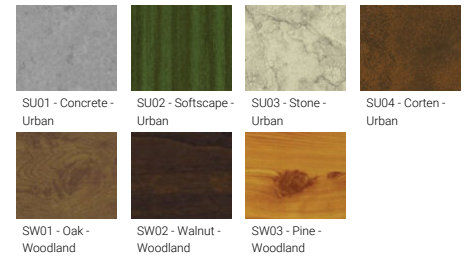

ATLANTIC 7 (AA-30146-2-1)

Product description

Small - Straight shade - Dome top

Luminaire Structure

- Pre-treated before powder coating ensuring high corrosion resistance
- Die-cast aluminium housing
- Two cable entries for through wiring
- Stainless steel fasteners in grade 304 with zinc flake coating (ZFC)
- Durable silicone rubber gasket
- Opal toughened glass diffuser
- Integral control gear

Optic

G

Product colour

Special finishes upon request

ATLANTIC 7 (AA-30146-2-1)

Technical information

Material	Aluminium	Optic	G	Product colours	Black, Dark Grey, White, Matt Silver, Bronze, Concrete - Urban, Softscape - Urban, Stone - Urban, Corten - Urban, Oak - Woodland, Walnut - Woodland, Pine - Woodland
Light source	1 COB	Optic value	144°	Weight	6.3 kg
Power	29 W	CCT / CRI	3000K CRI80, 4000K CRI80	Operating temperature	-20 °C to 50 °C
Lumen	1082 - 1105 lm	Bug	B1-U3-G1	Through wiring	Two cable entries for through wiring
Efficacy	37 - 38 lm/W	ULR	16%	Lens / Reflector / Optic	Opal toughened glass diffuser
Driver option	Integral control gear	ULOR	16%	MacAdam Ellipse	3 SDCM
Driver	Constant current (CC)	CIE flux code n°3	85	Lifetime L90B10 (hours)	> 61,000
Input voltage	220-240 V 50/60 Hz	Dimming type	On/Off, 1-10V, DALI	Variants (1-10V)	Compatible with EN/ IEC 60598-2-22: Suitable for emergency installations as central supply, non-maintained (Z0)