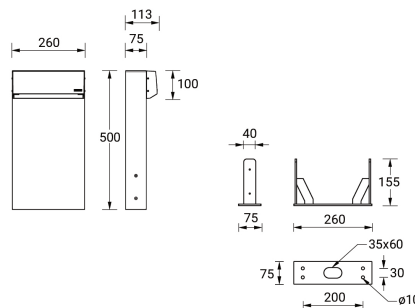

ABACUS 4 (AB-10001)

Technical information

Material	Aluminium
Light source	30 LED
Power	11 W
Lumen	765 - 783 lm
Efficacy	70 - 71 lm/W
Driver option	Integral control gear
Driver	Constant current (CC)
Input voltage	220-240 V 50/60 Hz
Optic	G

Optic value	102°x 70°
CCT / CRI	3000K CRI80, 4000K CRI80
Bug	B1-U2-G1
ULR	2%
ULOR	2%
CIE flux code n°3	96
Dimming type	On/Off
Product colours	Black, Dark Grey, White, Matt Silver, Bronze, Concrete - Urban, Softscape - Urban, Stone - Urban, Corten - Urban, Oak - Woodland, Walnut - Woodland, Pine - Woodland
Weight	5.7 kg

Operating temperature	-20 °C to 40 °C
Cable	One IP68 connector supplied with 0.2 m of 3x1.0 sqmm outdoor cable
Through wiring	Single cable entry
Lens / Reflector / Optic	Frosted glass diffuser
MacAdam Ellipse	3 SDCM
Lifetime L90B10 (hours)	> 23,000
Lifetime L80B10 (hours)	> 45,000
Lifetime L80B50 (hours)	> 49,000
Variants (On/Off)	Compatible with EN/ IEC 60598-2-22: Suitable for emergency installations as central supply, non-maintained (Z0)

AB-10001