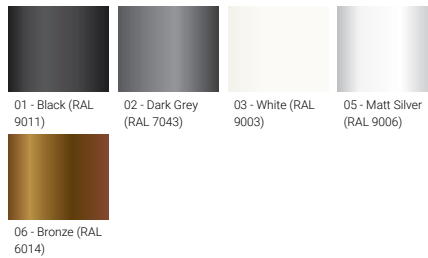

ABACUS 4 (AB-10001)

Product description

260x75 mm - 500 mm - 1 side

Luminaire Structure

- Die-cast aluminium housing
- Extruded aluminium column
- Pre-treated before powder coating ensuring high corrosion resistance
- Single cable entry
- One IP68 connector supplied with 0.2 m of 3x1.0 sqmm outdoor cable
- Stainless steel fasteners in grade 304 with zinc flake coating (ZFC)
- Durable silicone rubber gasket
- Frosted glass diffuser
- Integral control gear

Optic

G

Product colour

Special finishes upon request

ABACUS 4 (AB-10001)

Technical information

Material	Aluminium
Light source	30 LED
Power	11 W
Lumen	765 - 783 lm
Efficacy	70 - 71 lm/W
Driver option	Integral control gear
Driver	Constant current (CC)
Input voltage	220-240 V 50/60 Hz
Optic	G

Optic value	102°x 70°
CCT / CRI	3000K CRI80, 4000K CRI80
Bug	B1-U2-G1
ULR	2%
ULOR	2%
CIE flux code n°3	96
Dimming type	On/Off
Product colours	Black, Dark Grey, White, Matt Silver, Bronze, Concrete - Urban, Softscape - Urban, Stone - Urban, Corten - Urban, Oak - Woodland, Walnut - Woodland, Pine - Woodland
Weight	5.7 kg