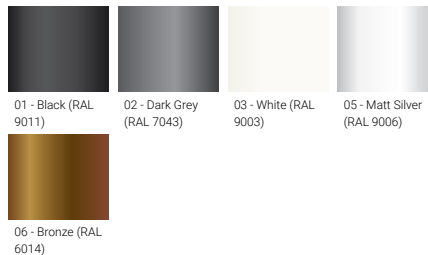

ABACUS 4 (AB-10011)

Product description

260x75 mm - 1000 mm - 1 side

Luminaire Structure

- Die-cast aluminium housing
- Extruded aluminium column
- Pre-treated before powder coating ensuring high corrosion resistance
- Single cable entry
- One IP68 connector supplied with 0.2 m of 3x1.0 sqmm outdoor cable
- Stainless steel fasteners in grade 304 with zinc flake coating (ZFC)
- Durable silicone rubber gasket
- Frosted glass diffuser
- Integral control gear

Optic

G

Product colour

Special finishes upon request

ABACUS 4 (AB-10011)

Technical information

Material	Aluminium
Light source	30 LED
Power	11 W
Lumen	765 - 783 lm
Efficacy	70 - 71 lm/W
Driver option	Integral control gear
Driver	Constant current (CC)
Input voltage	220-240 V 50/60 Hz
Optic	G

Optic value	102°x 70°
CCT / CRI	3000K CRI80, 4000K CRI80
Bug	B1-U2-G1
ULR	2%
ULOR	2%
CIE flux code n°3	96
Dimming type	On/Off
Product colours	Black, Dark Grey, White, Matt Silver, Bronze, Concrete - Urban, Softscape - Urban, Stone - Urban, Corten - Urban, Oak - Woodland, Walnut - Woodland, Pine - Woodland
Weight	9.1 kg