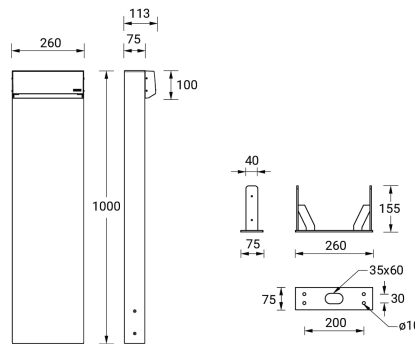

ABACUS 4 (AB-10011)

Technical information

Material	Aluminium
Light source	30 LED
Power	11 W
Lumen	765 - 783 lm
Efficacy	70 - 71 lm/W
Driver option	Integral control gear
Driver	Constant current (CC)
Input voltage	220-240 V 50/60 Hz
Optic	G

Optic value	102°x 70°
CCT / CRI	3000K CRI80, 4000K CRI80
Bug	B1-U2-G1
ULR	2%
ULOR	2%
CIE flux code n°3	96
Dimming type	On/Off
Product colours	Black, Dark Grey, White, Matt Silver, Bronze, Concrete - Urban, Softscape - Urban, Stone - Urban, Corten - Urban, Oak - Woodland, Walnut - Woodland, Pine - Woodland
Weight	9.1 kg

Operating temperature	-20 °C to 40 °C
Cable	One IP68 connector supplied with 0.2 m of 3x1.0 sqmm outdoor cable
Through wiring	Single cable entry
Lens / Reflector / Optic	Frosted glass diffuser
MacAdam Ellipse	3 SDCM
Lifetime L90B10 (hours)	> 23,000
Lifetime L80B10 (hours)	> 45,000
Lifetime L80B50 (hours)	> 49,000
Variants (On/Off)	Compatible with EN/ IEC 60598-2-22: Suitable for emergency installations as central supply, non-maintained (Z0)

AB-10011