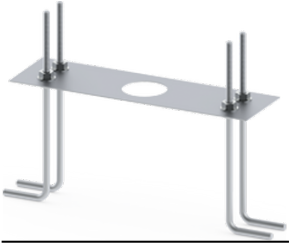

ABACUS 4 (AB-10021)

Accessory

Anchor bolt
A12091