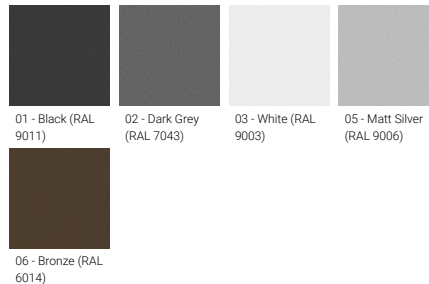

**Optic**

G

**Product colour**

**Special finishes upon request**

**ABACUS 4 (AB-10021)**

**Technical information**

<b>Material</b>	Aluminium
<b>Light source</b>	2 x 30 LED
<b>Power</b>	22 W
<b>Lumen</b>	3060 - 3132 lm
<b>Efficacy</b>	139 - 142 lm/W
<b>Driver option</b>	Integral control gear
<b>Driver</b>	Constant current (CC)
<b>Input voltage</b>	220-240 V 50/60 Hz
<b>Optic</b>	G

<b>Optic value</b>	102°x 70°
<b>CCT / CRI</b>	3000K CRI80, 4000K CRI80
<b>Bug</b>	B1-U2-G1
<b>ULR</b>	2%
<b>ULOR</b>	2%
<b>CIE flux code n°3</b>	96
<b>Dimming type</b>	On/Off
<b>Product colours</b>	Black, Dark Grey, White, Matt Silver, Bronze, Concrete - Urban, Softscape - Urban, Stone - Urban, Corten - Urban, Oak - Woodland, Walnut - Woodland, Pine - Woodland
<b>Weight</b>	7.0 kg