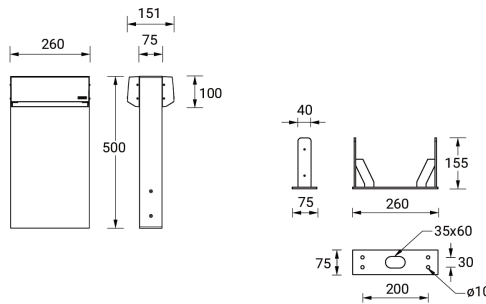

ABACUS 4 (AB-10021)

Technical information

Material	Aluminium
Light source	2 x 30 LED
Power	22 W
Lumen	3060 - 3132 lm
Efficacy	139 - 142 lm/W
Driver option	Integral control gear
Driver	Constant current (CC)
Input voltage	220-240 V 50/60 Hz
Optic	G

Optic value	102°x 70°
CCT / CRI	3000K CRI80, 4000K CRI80
Bug	B1-U2-G1
ULR	2%
ULOR	2%
CIE flux code n°3	96
Dimming type	On/Off
Product colours	Black, Dark Grey, White, Matt Silver, Bronze, Concrete - Urban, Softscape - Urban, Stone - Urban, Corten - Urban, Oak - Woodland, Walnut - Woodland, Pine - Woodland
Weight	7.0 kg

Operating temperature	-20 °C to 40 °C
Cable	One IP68 connector supplied with 0.2 m of 3x1.0 sqmm outdoor cable
Through wiring	Single cable entry
Lens / Reflector / Optic	Frosted glass diffuser
MacAdam Ellipse	3 SDCM
Lifetime L90B10 (hours)	> 23,000
Lifetime L80B10 (hours)	> 45,000
Lifetime L80B50 (hours)	> 49,000
Variants (On/Off)	Compatible with EN/ IEC 60598-2-22: Suitable for emergency installations as central supply, non-maintained (Z0)

AB-10021