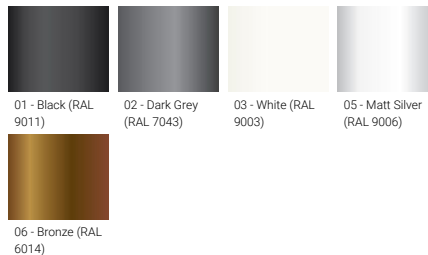

ABACUS 4 (AB-10021)

Product description

260x75 mm - 500 mm - 2 sides

Luminaire Structure

- Die-cast aluminium housing
- Extruded aluminium column
- Pre-treated before powder coating ensuring high corrosion resistance
- Single cable entry
- One IP68 connector supplied with 0.2 m of 3x1.0 sqmm outdoor cable
- Stainless steel fasteners in grade 304 with zinc flake coating (ZFC)
- Durable silicone rubber gasket
- Frosted glass diffuser
- Integral control gear

Optic

G

Product colour

Special finishes upon request

ABACUS 4 (AB-10021)

Technical information

Material	Aluminium
Light source	2 x 30 LED
Power	22 W
Lumen	3060 - 3132 lm
Efficacy	139 - 142 lm/W
Driver option	Integral control gear
Driver	Constant current (CC)
Input voltage	220-240 V 50/60 Hz
Optic	G

Optic value	102°x 70°
CCT / CRI	3000K CRI80, 4000K CRI80
Bug	B1-U2-G1
ULR	2%
ULOR	2%
CIE flux code n°3	96
Dimming type	On/Off
Product colours	Black, Dark Grey, White, Matt Silver, Bronze, Concrete - Urban, Softscape - Urban, Stone - Urban, Corten - Urban, Oak - Woodland, Walnut - Woodland, Pine - Woodland
Weight	7.0 kg