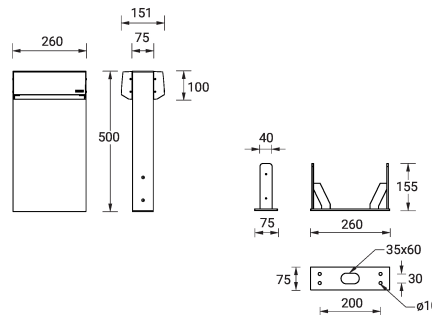

ABACUS 4 (AB-10021)

Technical information

Material	Aluminium
Light source	2 x 30 LED
Power	22 W
Lumen	3060 - 3132 lm
Efficacy	139 - 142 lm/W
Driver option	Integral control gear
Driver	Constant current (CC)
Input voltage	220-240 V 50/60 Hz
Optic	G

Optic value	102°x 70°
CCT / CRI	3000K CRI80, 4000K CRI80
Bug	B1-U2-G1
ULR	2%
ULOR	2%
CIE flux code n°3	96
Dimming type	On/Off
Product colours	Black, Dark Grey, White, Matt Silver, Bronze, Concrete - Urban, Softscape - Urban, Stone - Urban, Corten - Urban, Oak - Woodland, Walnut - Woodland, Pine - Woodland
Weight	7.0 kg

Operating temperature	-20 °C to 40 °C
Cable	One IP68 connector supplied with 0.2 m of 3x1.0 sqmm outdoor cable
Through wiring	Single cable entry
Lens / Reflector / Optic	Frosted glass diffuser
MacAdam Ellipse	3 SDCM
Lifetime L90B10 (hours)	> 23,000
Lifetime L80B10 (hours)	> 45,000
Lifetime L80B50 (hours)	> 49,000
Variants (On/Off)	Compatible with EN/ IEC 60598-2-22: Suitable for emergency installations as central supply, non-maintained (Z0)

AB-10021