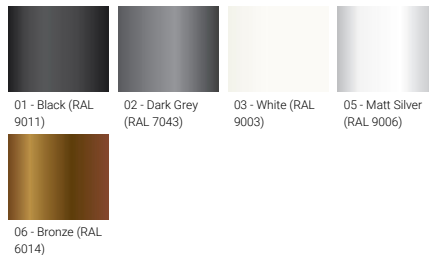

ABACUS 4 (AB-10031)

Product description

260x75 mm - 1000 mm - 2 sides

Luminaire Structure

- Die-cast aluminium housing
- Extruded aluminium column
- Pre-treated before powder coating ensuring high corrosion resistance
- Single cable entry
- One IP68 connector supplied with 0.2 m of 3x1.0 sqmm outdoor cable
- Stainless steel fasteners in grade 304 with zinc flake coating (ZFC)
- Durable silicone rubber gasket
- Frosted glass diffuser
- Integral control gear

Optic

G

Product colour

Special finishes upon request

ABACUS 4 (AB-10031)

Technical information

Material	Aluminium
Light source	2 x 30 LED
Power	22 W
Lumen	3060 - 3132 lm
Efficacy	139 - 142 lm/W
Driver option	Integral control gear
Driver	Constant current (CC)
Input voltage	220-240 V 50/60 Hz
Optic	G

Optic value	102°x 70°
CCT / CRI	3000K CRI80, 4000K CRI80
Bug	B1-U2-G1
ULR	2%
ULOR	2%
CIE flux code n°3	96
Dimming type	On/Off
Product colours	Black, Dark Grey, White, Matt Silver, Bronze, Concrete - Urban, Softscape - Urban, Stone - Urban, Corten - Urban, Oak - Woodland, Walnut - Woodland, Pine - Woodland
Weight	10.2 kg