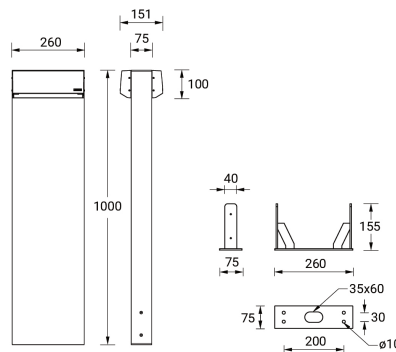

ABACUS 4 (AB-10031)

Technical information

Material	Aluminium
Light source	2 x 30 LED
Power	22 W
Lumen	3060 - 3132 lm
Efficacy	139 - 142 lm/W
Driver option	Integral control gear
Driver	Constant current (CC)
Input voltage	220-240 V 50/60 Hz
Optic	G

Optic value	102°x 70°
CCT / CRI	3000K CRI80, 4000K CRI80
Bug	B1-U2-G1
ULR	2%
ULOR	2%
CIE flux code n°3	96
Dimming type	On/Off
Product colours	Black, Dark Grey, White, Matt Silver, Bronze, Concrete - Urban, Softscape - Urban, Stone - Urban, Corten - Urban, Oak - Woodland, Walnut - Woodland, Pine - Woodland
Weight	10.2 kg

Operating temperature	-20 °C to 40 °C
Cable	One IP68 connector supplied with 0.2 m of 3x1.0 sqmm outdoor cable
Through wiring	Single cable entry
Lens / Reflector / Optic	Frosted glass diffuser
MacAdam Ellipse	3 SDCM
Lifetime L90B10 (hours)	> 23,000
Lifetime L80B10 (hours)	> 45,000
Lifetime L80B50 (hours)	> 49,000
Variants (On/Off)	Compatible with EN/ IEC 60598-2-22: Suitable for emergency installations as central supply, non-maintained (Z0)

AB-10031