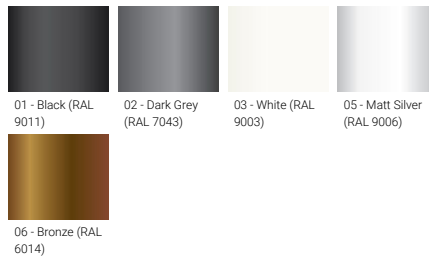

ABACUS 5 (AB-10041)

Product description

260x75 mm - 500 mm - 1 side

Luminaire Structure

- Die-cast aluminium housing
- Extruded aluminium column
- Pre-treated before powder coating ensuring high corrosion resistance
- Single cable entry
- One IP68 connector supplied with 0.2 m of 3x1.0 sqmm outdoor cable
- Stainless steel fasteners in grade 304 with zinc flake coating (ZFC)
- Durable silicone rubber gasket
- Frosted glass diffuser
- Integral control gear

Optic

G

Product colour

Special finishes upon request

ABACUS 5 (AB-10041)

Technical information

Material	Aluminium
Light source	30 LED
Power	11 W
Lumen	765 - 783 lm
Efficacy	70 - 71 lm/W
Driver option	Integral control gear
Driver	Constant current (CC)
Input voltage	220-240 V 50/60 Hz
Optic	G

Optic value	102°x 70°
CCT / CRI	3000K CRI80, 4000K CRI80
Bug	B1-U2-G1
ULR	2%
ULOR	2%
CIE flux code n°3	96
Dimming type	On/Off
Product colours	Black, Dark Grey, White, Matt Silver, Bronze, Concrete - Urban, Softscape - Urban, Stone - Urban, Corten - Urban, Oak - Woodland, Walnut - Woodland, Pine - Woodland
Weight	6.2 kg