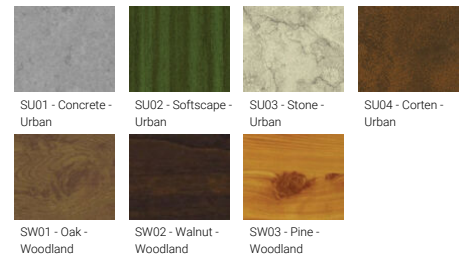

Optic

G

Product colour

Special finishes upon request

ABACUS 5 (AB-10041)

Technical information

Material	Aluminium
Light source	30 LED
Power	11 W
Lumen	765 - 783 lm
Efficacy	70 - 71 lm/W
Driver option	Integral control gear
Driver	Constant current (CC)
Input voltage	220-240 V 50/60 Hz
Optic	G

Optic value	102°x 70°
CCT / CRI	3000K CRI80, 4000K CRI80
Bug	B1-U2-G1
ULR	2%
ULOR	2%
CIE flux code n°3	96
Dimming type	On/Off
Product colours	Black, Dark Grey, White, Matt Silver, Bronze, Concrete - Urban, Softscape - Urban, Stone - Urban, Corten - Urban, Oak - Woodland, Walnut - Woodland, Pine - Woodland
Weight	6.2 kg