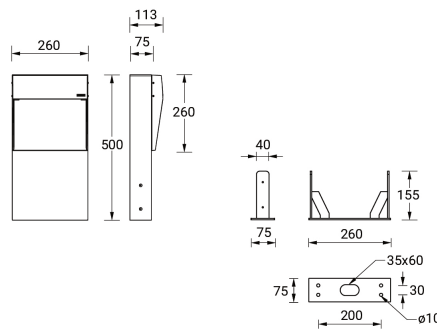

ABACUS 5 (AB-10041)

Technical information

Material	Aluminium
Light source	30 LED
Power	11 W
Lumen	765 - 783 lm
Efficacy	70 - 71 lm/W
Driver option	Integral control gear
Driver	Constant current (CC)
Input voltage	220-240 V 50/60 Hz
Optic	G

Optic value	102°x 70°
CCT / CRI	3000K CRI80, 4000K CRI80
Bug	B1-U2-G1
ULR	2%
ULOR	2%
CIE flux code n°3	96
Dimming type	On/Off
Product colours	Black, Dark Grey, White, Matt Silver, Bronze, Concrete - Urban, Softscape - Urban, Stone - Urban, Corten - Urban, Oak - Woodland, Walnut - Woodland, Pine - Woodland
Weight	6.2 kg

Operating temperature	-20 °C to 40 °C
Cable	One IP68 connector supplied with 0.2 m of 3x1.0 sqmm outdoor cable
Through wiring	Single cable entry
Lens / Reflector / Optic	Frosted glass diffuser
MacAdam Ellipse	3 SDCM
Lifetime L90B10 (hours)	> 23,000
Lifetime L80B10 (hours)	> 45,000
Lifetime L80B50 (hours)	> 49,000
Variants (On/Off)	Compatible with EN/ IEC 60598-2-22: Suitable for emergency installations as central supply, non-maintained (Z0)

AB-10041