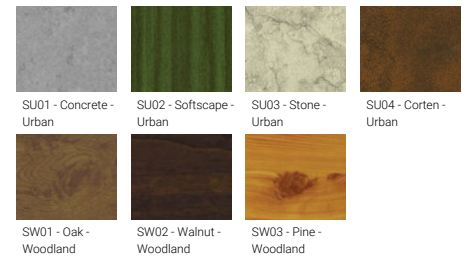

**Optic**

G

**Product colour**

**Special finishes upon request**

**ABACUS 5 (AB-10061)**

**Technical information**

<b>Material</b>	Aluminium
<b>Light source</b>	2 x 30 LED
<b>Power</b>	22 W
<b>Lumen</b>	3060 - 3132 lm
<b>Efficacy</b>	139 - 142 lm/W
<b>Driver option</b>	Integral control gear
<b>Driver</b>	Constant current (CC)
<b>Input voltage</b>	220-240 V 50/60 Hz
<b>Optic</b>	G

<b>Optic value</b>	102°x 70°
<b>CCT / CRI</b>	3000K CRI80, 4000K CRI80
<b>Bug</b>	B1-U2-G1
<b>ULR</b>	2%
<b>ULOR</b>	2%
<b>CIE flux code n°3</b>	96
<b>Dimming type</b>	On/Off
<b>Product colours</b>	Black, Dark Grey, White, Matt Silver, Bronze, Concrete - Urban, Softscape - Urban, Stone - Urban, Corten - Urban, Oak - Woodland, Walnut - Woodland, Pine - Woodland
<b>Weight</b>	7.9 kg