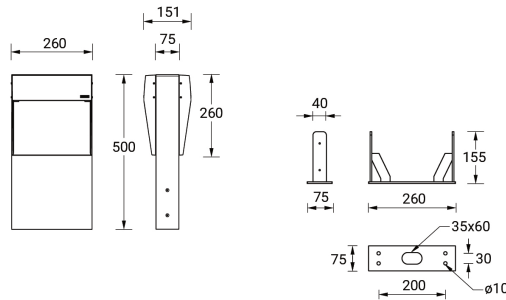

ABACUS 5 (AB-10061)

Technical information

Material	Aluminium
Light source	2 x 30 LED
Power	22 W
Lumen	3060 - 3132 lm
Efficacy	139 - 142 lm/W
Driver option	Integral control gear
Driver	Constant current (CC)
Input voltage	220-240 V 50/60 Hz
Optic	G

Optic value	102°x 70°
CCT / CRI	3000K CRI80, 4000K CRI80
Bug	B1-U2-G1
ULR	2%
ULOR	2%
CIE flux code n°3	96
Dimming type	On/Off
Product colours	Black, Dark Grey, White, Matt Silver, Bronze, Concrete - Urban, Softscape - Urban, Stone - Urban, Corten - Urban, Oak - Woodland, Walnut - Woodland, Pine - Woodland
Weight	7.9 kg

Operating temperature	-20 °C to 40 °C
Cable	One IP68 connector supplied with 0.2 m of 3x1.0 sqmm outdoor cable
Through wiring	Single cable entry
Lens / Reflector / Optic	Frosted glass diffuser
MacAdam Ellipse	3 SDCM
Lifetime L90B10 (hours)	> 23,000
Lifetime L80B10 (hours)	> 45,000
Lifetime L80B50 (hours)	> 49,000
Variants (On/Off)	Compatible with EN/ IEC 60598-2-22: Suitable for emergency installations as central supply, non-maintained (Z0)

AB-10061