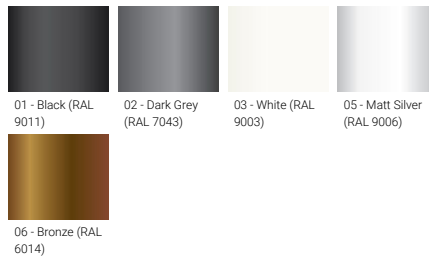

**ABACUS 5 (AB-10061)**

**Product description**

260x75 mm - 500 mm - 2 sides

**Luminaire Structure**

- Die-cast aluminium housing
- Extruded aluminium column
- Pre-treated before powder coating ensuring high corrosion resistance
- Single cable entry
- One IP68 connector supplied with 0.2 m of 3x1.0 sqmm outdoor cable
- Stainless steel fasteners in grade 304 with zinc flake coating (ZFC)
- Durable silicone rubber gasket
- Frosted glass diffuser
- Integral control gear

**Optic**

G

**Product colour**

**Special finishes upon request**

**ABACUS 5 (AB-10061)**

**Technical information**

<b>Material</b>	Aluminium
<b>Light source</b>	2 x 30 LED
<b>Power</b>	22 W
<b>Lumen</b>	3060 - 3132 lm
<b>Efficacy</b>	139 - 142 lm/W
<b>Driver option</b>	Integral control gear
<b>Driver</b>	Constant current (CC)
<b>Input voltage</b>	220-240 V 50/60 Hz
<b>Optic</b>	G

<b>Optic value</b>	102°x 70°
<b>CCT / CRI</b>	3000K CRI80, 4000K CRI80
<b>Bug</b>	B1-U2-G1
<b>ULR</b>	2%
<b>ULOR</b>	2%
<b>CIE flux code n°3</b>	96
<b>Dimming type</b>	On/Off
<b>Product colours</b>	Black, Dark Grey, White, Matt Silver, Bronze, Concrete - Urban, Softscape - Urban, Stone - Urban, Corten - Urban, Oak - Woodland, Walnut - Woodland, Pine - Woodland
<b>Weight</b>	7.9 kg