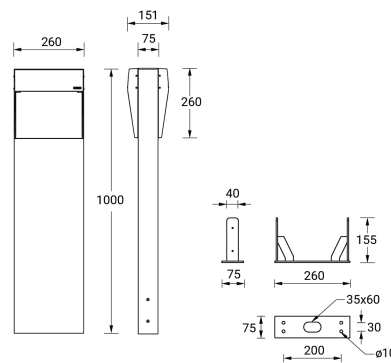

ABACUS 5 (AB-10071)

Technical information

Material	Aluminium
Light source	2 x 30 LED
Power	22 W
Lumen	3060 - 3132 lm
Efficacy	139 - 142 lm/W
Driver option	Integral control gear
Driver	Constant current (CC)
Input voltage	220-240 V 50/60 Hz
Optic	G

Optic value	102°x 70°
CCT / CRI	3000K CRI80, 4000K CRI80
Bug	B1-U2-G1
ULR	2%
ULOR	2%
CIE flux code n°3	96
Dimming type	On/Off
Product colours	Black, Dark Grey, White, Matt Silver, Bronze, Concrete - Urban, Softscape - Urban, Stone - Urban, Corten - Urban, Oak - Woodland, Walnut - Woodland, Pine - Woodland
Weight	10.2 kg

Operating temperature	-20 °C to 40 °C
Cable	One IP68 connector supplied with 0.2 m of 3x1.0 sqmm outdoor cable
Through wiring	Single cable entry
Lens / Reflector / Optic	Frosted glass diffuser
MacAdam Ellipse	3 SDCM
Lifetime L90B10 (hours)	> 23,000
Lifetime L80B10 (hours)	> 45,000
Lifetime L80B50 (hours)	> 49,000
Variants (On/Off)	Compatible with EN/ IEC 60598-2-22: Suitable for emergency installations as central supply, non-maintained (Z0)

AB-10071