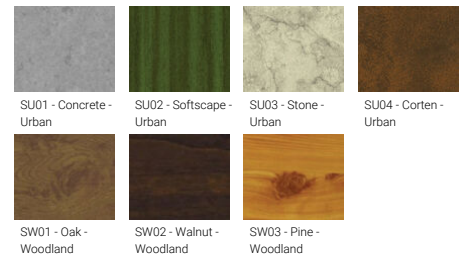

**Optic**

G

**Product colour**

**Special finishes upon request**

**ABACUS 5 (AB-10071)**

**Technical information**

|                      |                       |
|----------------------|-----------------------|
| <b>Material</b>      | Aluminium             |
| <b>Light source</b>  | 2 x 30 LED            |
| <b>Power</b>         | 22 W                  |
| <b>Lumen</b>         | 3060 - 3132 lm        |
| <b>Efficacy</b>      | 139 - 142 lm/W        |
| <b>Driver option</b> | Integral control gear |
| <b>Driver</b>        | Constant current (CC) |
| <b>Input voltage</b> | 220-240 V 50/60 Hz    |
| <b>Optic</b>         | G                     |

|                          |  |
|--------------------------|--|
| <b>Optic value</b>       | 102°x 70°  |
| <b>CCT / CRI</b>         | 3000K CRI80, 4000K CRI80   |
| <b>Bug</b>               | B1-U2-G1   |
| <b>ULR</b>               | 2%   |
| <b>ULOR</b>              | 2%   |
| <b>CIE flux code n°3</b> | 96   |
| <b>Dimming type</b>      | On/Off   |
| <b>Product colours</b>   | Black, Dark Grey, White, Matt Silver, Bronze, Concrete - Urban, Softscape - Urban, Stone - Urban, Corten - Urban, Oak - Woodland, Walnut - Woodland, Pine - Woodland |
| <b>Weight</b>            | 10.2 kg  |