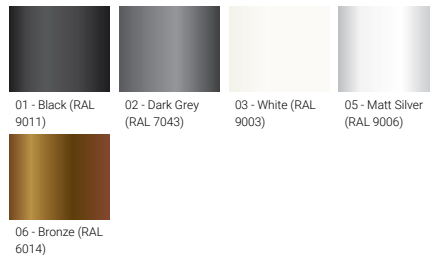

**Optic**

G

**Product colour**

**Special finishes upon request**

**ABACUS 5 (AB-10071)**

**Technical information**

|                      |                       |
|----------------------|-----------------------|
| <b>Material</b>      | Aluminium             |
| <b>Light source</b>  | 2 x 30 LED            |
| <b>Power</b>         | 22 W                  |
| <b>Lumen</b>         | 3060 - 3132 lm        |
| <b>Efficacy</b>      | 139 - 142 lm/W        |
| <b>Driver option</b> | Integral control gear |
| <b>Driver</b>        | Constant current (CC) |
| <b>Input voltage</b> | 220-240 V 50/60 Hz    |
| <b>Optic</b>         | G                     |

|                          |  |
|--------------------------|--|
| <b>Optic value</b>       | 102°x 70°  |
| <b>CCT / CRI</b>         | 3000K CRI80, 4000K CRI80   |
| <b>Bug</b>               | B1-U2-G1   |
| <b>ULR</b>               | 2%   |
| <b>ULOR</b>              | 2%   |
| <b>CIE flux code n°3</b> | 96   |
| <b>Dimming type</b>      | On/Off   |
| <b>Product colours</b>   | Black, Dark Grey, White, Matt Silver, Bronze, Concrete - Urban, Softscape - Urban, Stone - Urban, Corten - Urban, Oak - Woodland, Walnut - Woodland, Pine - Woodland |
| <b>Weight</b>            | 10.2 kg  |