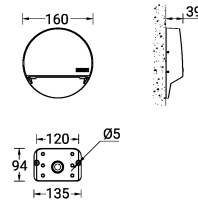

ABACUS 7 (AB-30041)

Technical information

Material	Aluminium
Light source	12 LED
Power	7 W
Lumen	315 - 329 lm
Efficacy	45 - 47 lm/W
Driver option	Integral control gear
Driver	Constant current (CC)
Input voltage	220-240 V 50/60 Hz

Optic	G
Optic value	92°x54°
CCT / CRI	3000K CRI80, 4000K CRI80
Bug	B0-U1-G0
ULR	1%
ULOR	1%
CIE flux code n°3	98
Dimming type	On/Off

Product colours	Black, Dark Grey, White, Matt Silver, Bronze, Concrete - Urban, Softscape - Urban, Stone - Urban, Corten - Urban, Oak - Woodland, Walnut - Woodland, Pine - Woodland
Weight	0.9 kg
Operating temperature	-20 °C to 40 °C
Through wiring	Single cable entry
Lens / Reflector / Optic	Frosted glass diffuser
Variants (On/Off)	Compatible with EN/ IEC 60598-2-22: Suitable for emergency installations as central supply, non-maintained (Z0)

AB-30041