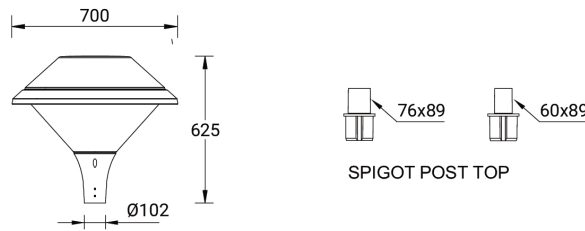

ABERDEEN 1 (ABA-20001-LC)

Technical information

Material	Aluminium	Optic value	142°x59°, 142°x72°, 102°x63°, 119°x147°	Operating temperature	-20 °C to 40 °C	
Light source	24 LED	CCT / CRI	3000K CRI80, 4000K CRI80	Cable	One IP68 connector supplied with 0.2 m of 3x1.0 sqmm outdoor cable	
Power	45 W	Bug	B1-U3-G1, B2-U3-G2, B3-U2-G1	Through wiring	Single cable entry	
Lumen	5627 - 6228 lm	ULR	1%, 2%	Lens / Reflector / Optic	High-efficiency PMMA lens, Clear acrylic PMMA diffuser	
Efficacy	125 - 138 lm/W	ULOR	1%, 2%	MacAdam Ellipse	3 SDCM	
Driver option	Integral control gear	CIE flux code n°3	94	Lifetime L90B10 (hours)	> 90,000	
Driver	Constant current (CC)	Dimming type	DALI	Lifetime L80B10 (hours)	> 90,000	
Input voltage	220-240 V 50/60 Hz	Product colours	Black, Dark Grey, White, Matt Silver, Bronze, Concrete - Urban, Softscape - Urban, Stone - Urban, Corten - Urban, Oak - Woodland, Walnut - Woodland, Pine - Woodland	Lifetime L80B50 (hours)	> 90,000	
Optic	T2, T3, T4, T5			Variants (DALI)	Compatible with EN/ IEC 60598-2-22: Suitable for emergency installations as central supply, non-maintained (Z0)	
		Weight	16.50 kg			

ABERDEEN 1
ABA-20001