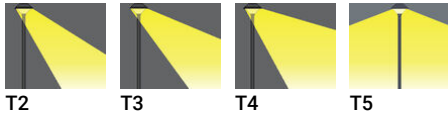

- Stainless steel fasteners in grade 304 with zinc flake coating (ZFC)
- Durable silicone rubber gasket
- High-efficiency PMMA lens
- Clear acrylic PMMA diffuser

- Integral control gear

Optic

T2

T3

T4

T5

Product colour

01 - Black (RAL 9011)

02 - Dark Grey (RAL 7043)

03 - White (RAL 9003)

05 - Matt Silver (RAL 9006)

06 - Bronze (RAL 6014)

Special finishes upon request

SU01 - Concrete - Urban

SU02 - Softscape - Urban

SU03 - Stone - Urban

SU04 - Corten - Urban

SW01 - Oak - Woodland

SW02 - Walnut - Woodland

SW03 - Pine - Woodland

ABERDEEN 1 (ABA-20001-LC)

Technical information

Material	Aluminium	Optic value	142°x59°, 142°x72°, 102°x63°, 119°x147°	Operating temperature	-20 °C to 40 °C
Light source	24 LED	CCT / CRI	3000K CRI80, 4000K CRI80	Cable	One IP68 connector supplied with 0.2 m of 3x1.0 sqmm outdoor cable
Power	45 W	Bug	B1-U3-G1, B2-U3-G2, B3-U2-G1	Through wiring	Single cable entry
Lumen	5627 - 6228 lm	ULR	1%, 2%	Lens / Reflector / Optic	High-efficiency PMMA lens, Clear acrylic PMMA diffuser
Efficacy	125 - 138 lm/W	ULOR	1%, 2%	MacAdam Ellipse	3 SDCM
Driver option	Integral control gear	CIE flux code n°3	94	Lifetime L90B10 (hours)	> 90,000
Driver	Constant current (CC)	Dimming type	DALI	Lifetime L80B10 (hours)	> 90,000
Input voltage	220-240 V 50/60 Hz	Product colours	Black, Dark Grey, White, Matt Silver, Bronze, Concrete - Urban, Softscape - Urban, Stone - Urban, Corten - Urban, Oak - Woodland, Walnut - Woodland, Pine - Woodland	Lifetime L80B50 (hours)	> 90,000
Optic	T2, T3, T4, T5			Variants (DALI)	Compatible with EN/ IEC 60598-2-22: Suitable for emergency installations as central supply, non-maintained (Z0)
		Weight	16.50 kg		