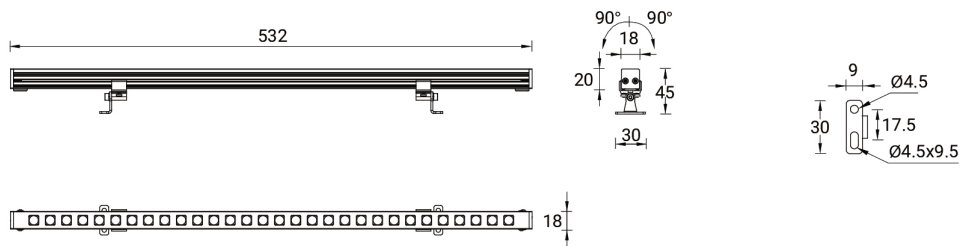

ALDO 5 (ALD-30243) (Version 3)

Technical information

Material	Aluminium	Optic	VW, EW	Product colours	Black, Dark Grey, White, Matt Silver, Bronze, Concrete - Urban, Softscape - Urban, Stone - Urban, Corten - Urban, Oak - Woodland, Walnut - Woodland, Pine - Woodland	
Light source	30 LED	Optic value	67°, 93°			
Power	7 W	CCT / CRI	RGBW30, RGBW40			
Lumen	226 - 261 lm	Bug	B1-U0-G0			
Efficacy	32 - 37 lm/W	ULR	0%			
Driver option	Remote driver (not included)	ULOR	0%			
Driver	Constant voltage (CV)	CIE flux code n°3	98, 99			
Input voltage	24 VDC	Dimming type	DMX, DMX/RDM			
					Weight	0.26 kg
					Operating temperature	-20 °C to 40 °C
				Cable	Four IP67 connectors supplied with 2x0.2 m of 2x1.0 sqmm outdoor cable and 2x0.2 m of 2x0.5 sqmm outdoor shielded cable	
				Through wiring	Two cable entries for through wiring	
				Lens / Reflector / Optic	Clear toughened glass	
				MacAdam Ellipse	7 SDCM	
				Lifetime L80B50 (hours)	> 50,000	

ALD-30243