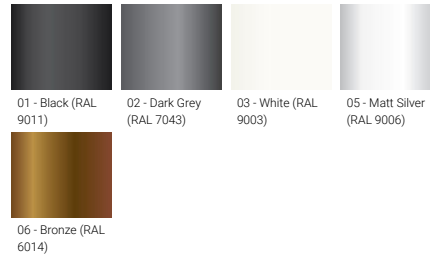

- For ALD-30001 not included 24 VDC input, DMXRDM address with stable signal

**Optic**

VW

EW

**Product colour**

01 - Black (RAL 9011)

02 - Dark Grey (RAL 7043)

03 - White (RAL 9003)

05 - Matt Silver (RAL 9006)

06 - Bronze (RAL 6014)

**Special finishes upon request**

SU01 - Concrete - Urban

SU02 - Softscape - Urban

SU03 - Stone - Urban

SU04 - Corten - Urban

SW01 - Oak - Woodland

SW02 - Walnut - Woodland

SW03 - Pine - Woodland

**ALDO 5** (ALD-30243) (Version 3)

**Technical information**

<b>Material</b>	Aluminium	<b>Optic</b>	VW, EW	<b>Product colours</b>	Black, Dark Grey, White, Matt Silver, Bronze, Concrete - Urban, Softscape - Urban, Stone - Urban, Corten - Urban, Oak - Woodland, Walnut - Woodland, Pine - Woodland	
<b>Light source</b>	30 LED	<b>Optic value</b>	67°, 93°			
<b>Power</b>	7 W	<b>CCT / CRI</b>	RGBW30, RGBW40			
<b>Lumen</b>	226 - 261 lm	<b>Bug</b>	B1-U0-G0			
<b>Efficacy</b>	32 - 37 lm/W	<b>ULR</b>	0%			
<b>Driver option</b>	Remote driver (not included)	<b>ULOR</b>	0%			
<b>Driver</b>	Constant voltage (CV)	<b>CIE flux code n°3</b>	98, 99			
<b>Input voltage</b>	24 VDC	<b>Dimming type</b>	DMX, DMX/RDM			
					<b>Weight</b>	0.26 kg
					<b>Operating temperature</b>	-20 °C to 40 °C
				<b>Cable</b>	Four IP67 connectors supplied with 2x0.2 m of 2x1.0 sqmm outdoor cable and 2x0.2 m of 2x0.5 sqmm outdoor shielded cable	
				<b>Through wiring</b>	Two cable entries for through wiring	
				<b>Lens / Reflector / Optic</b>	Clear toughened glass	
				<b>MacAdam Ellipse</b>	7 SDCM	
				<b>Lifetime L80B50 (hours)</b>	> 50,000	