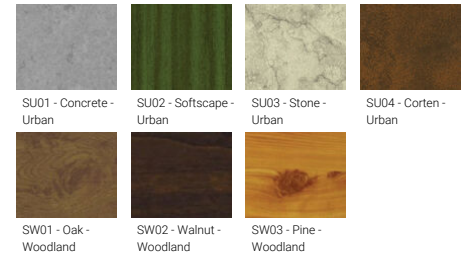

- For ALD-30001 not included 24 VDC input, DMXRDM address with stable signal

**Optic**

VW

EW

**Product colour**

01 - Black (RAL 9011)

02 - Dark Grey (RAL 7043)

03 - White (RAL 9003)

05 - Matt Silver (RAL 9006)

06 - Bronze (RAL 6014)

**Special finishes upon request**

SU01 - Concrete - Urban

SU02 - Softscape - Urban

SU03 - Stone - Urban

SU04 - Corten - Urban

SW01 - Oak - Woodland

SW02 - Walnut - Woodland

SW03 - Pine - Woodland

**ALDO 5** (ALD-30243) (Version 3)

**Technical information**

<b>Material</b>	Aluminium	<b>Optic</b>	VW, EW	<b>Product colours</b>	Black, Dark Grey, White, Matt Silver, Bronze, Concrete - Urban, Softscape - Urban, Stone - Urban, Corten - Urban, Oak - Woodland, Walnut - Woodland, Pine - Woodland	
<b>Light source</b>	30 LED	<b>Optic value</b>	67°, 93°			
<b>Power</b>	7 W	<b>CCT / CRI</b>	RGBW30, RGBW40			
<b>Lumen</b>	226 - 261 lm	<b>Bug</b>	B1-U0-G0			
<b>Efficacy</b>	32 - 37 lm/W	<b>ULR</b>	0%			
<b>Driver option</b>	Remote driver (not included)	<b>ULOR</b>	0%			
<b>Driver</b>	Constant voltage (CV)	<b>CIE flux code n°3</b>	98, 99			
<b>Input voltage</b>	24 VDC	<b>Dimming type</b>	DMX, DMX/RDM			
					<b>Weight</b>	0.26 kg
					<b>Operating temperature</b>	-20 °C to 40 °C
				<b>Cable</b>	Four IP67 connectors supplied with 2x0.2 m of 2x1.0 sqmm outdoor cable and 2x0.2 m of 2x0.5 sqmm outdoor shielded cable	
				<b>Through wiring</b>	Two cable entries for through wiring	
				<b>Lens / Reflector / Optic</b>	Clear toughened glass	
				<b>MacAdam Ellipse</b>	7 SDCM	
				<b>Lifetime L80B50 (hours)</b>	> 50,000	