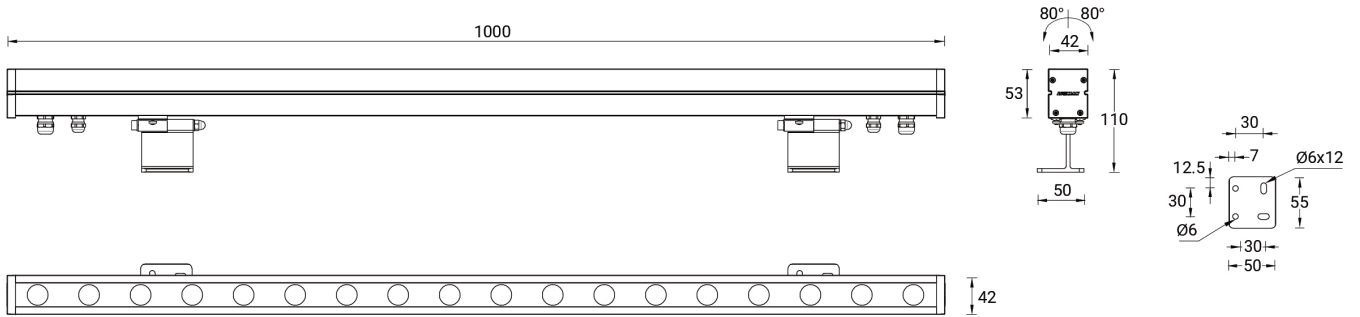

ALDO 6 (ALD-30265) (Version 1)

Technical information

Material	Aluminium	Input voltage	24 VDC	Weight	2.2 kg
Light source	18 LED	Optic	N, M, W, E	Operating temperature	-20 °C to 40 °C
Power	28 W	Optic value	15°, 36°, 58°, 20°x30°	Cable	Four IP67 connectors supplied with 2x0.2 m of 2x1.0 sqmm outdoor cable and 2x0.2 m of 2x0.5 sqmm outdoor shielded cable
Lumen	1124 - 1634 lm	CCT / CRI	RGBW30, RGBW40	Through wiring	Two cable entries for through wiring
Efficacy	40 - 58 lm/W	Bug	B1-U0-G0, B2-U0-G0	Lens / Reflector / Optic	Clear toughened glass
Driver option	Remote driver (not included)	Dimming type	DMX, DMX/RDM	MacAdam Ellipse	7 SDCM
Driver	Constant voltage (CV)	Product colours	Black, Dark Grey, White, Matt Silver, Bronze, Concrete - Urban, Softscape - Urban, Stone - Urban, Corten - Urban, Oak - Woodland, Walnut - Woodland, Pine - Woodland	Lifetime L80B50 (hours)	> 50,000

ALD-30265