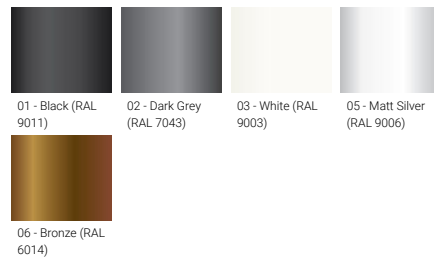

Product colour