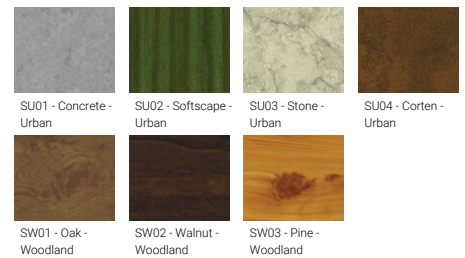

- For ALD-30001 not included 24 VDC input, DMXRDM address with stable signal

**Optic**

**Product colour**

**Special finishes upon request**

**ALDO 6** (ALD-30265) (Version 1)

**Technical information**

<b>Material</b>	Aluminium	<b>Input voltage</b>	24 VDC	<b>Weight</b>	2.2 kg
<b>Light source</b>	18 LED	<b>Optic</b>	N, M, W, E	<b>Operating temperature</b>	-20 °C to 40 °C
<b>Power</b>	28 W	<b>Optic value</b>	15°, 36°, 58°, 20°x30°	<b>Cable</b>	Four IP67 connectors supplied with 2x0.2 m of 2x1.0 sqmm outdoor cable and 2x0.2 m of 2x0.5 sqmm outdoor shielded cable
<b>Lumen</b>	1124 - 1634 lm	<b>CCT / CRI</b>	RGBW30, RGBW40	<b>Through wiring</b>	Two cable entries for through wiring
<b>Efficacy</b>	40 - 58 lm/W	<b>Bug</b>	B1-U0-G0, B2-U0-G0	<b>Lens / Reflector / Optic</b>	Clear toughened glass
<b>Driver option</b>	Remote driver (not included)	<b>Dimming type</b>	DMX, DMX/RDM	<b>MacAdam Ellipse</b>	7 SDCM
<b>Driver</b>	Constant voltage (CV)	<b>Product colours</b>	Black, Dark Grey, White, Matt Silver, Bronze, Concrete - Urban, Softscape - Urban, Stone - Urban, Corten - Urban, Oak - Woodland, Walnut - Woodland, Pine - Woodland	<b>Lifetime L80B50 (hours)</b>	> 50,000