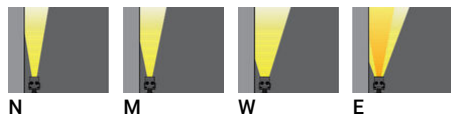

- For ALD-30001 not included 24 VDC input, DMXRDM address with stable signal

**Optic**

**Product colour**

**Special finishes upon request**

**ALDO 6** (ALD-30265) (Version 1)

**Technical information**

<b>Material</b>	Aluminium	<b>Input voltage</b>	24 VDC	<b>Weight</b>	2.2 kg
<b>Light source</b>	18 LED	<b>Optic</b>	N, M, W, E	<b>Operating temperature</b>	-20 °C to 40 °C
<b>Power</b>	28 W	<b>Optic value</b>	15°, 36°, 58°, 20°x30°	<b>Cable</b>	Four IP67 connectors supplied with 2x0.2 m of 2x1.0 sqmm outdoor cable and 2x0.2 m of 2x0.5 sqmm outdoor shielded cable
<b>Lumen</b>	1124 - 1634 lm	<b>CCT / CRI</b>	RGBW30, RGBW40	<b>Through wiring</b>	Two cable entries for through wiring
<b>Efficacy</b>	40 - 58 lm/W	<b>Bug</b>	B1-U0-G0, B2-U0-G0	<b>Lens / Reflector / Optic</b>	Clear toughened glass
<b>Driver option</b>	Remote driver (not included)	<b>Dimming type</b>	DMX, DMX/RDM	<b>MacAdam Ellipse</b>	7 SDCM
<b>Driver</b>	Constant voltage (CV)	<b>Product colours</b>	Black, Dark Grey, White, Matt Silver, Bronze, Concrete - Urban, Softscape - Urban, Stone - Urban, Corten - Urban, Oak - Woodland, Walnut - Woodland, Pine - Woodland	<b>Lifetime L80B50 (hours)</b>	> 50,000