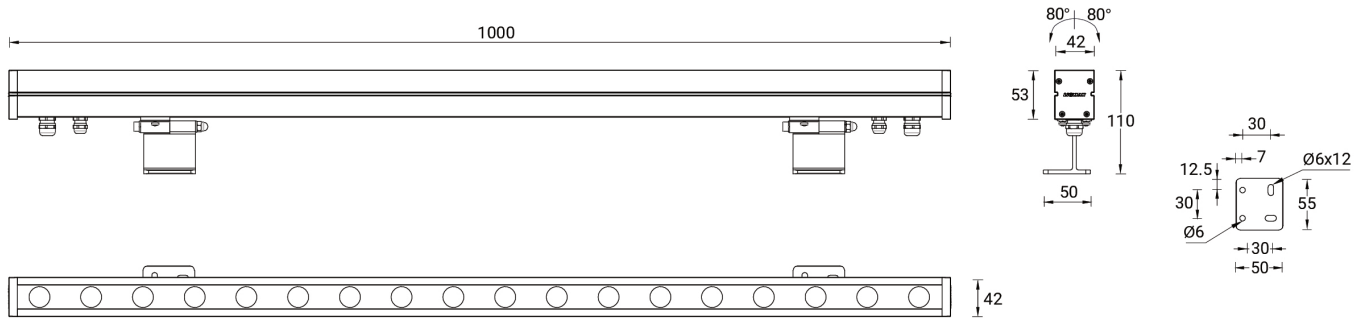

ALDO 6 (ALD-30266) (Version 1)

Technical information

Material	Aluminium	Input voltage	24 VDC	Weight	2.2 kg
Light source	18 LED	Optic	N, M, W, E	Operating temperature	-20 °C to 40 °C
Power	40 W	Optic value	15°, 36°, 58°, 20°x30°	Cable	Four IP67 connectors supplied with 2x0.2 m of 2x1.0 sqmm outdoor cable and 2x0.2 m of 2x0.5 sqmm outdoor shielded cable
Lumen	1444 - 2144 lm	CCT / CRI	RGBW30, RGBW40	Through wiring	Two cable entries for through wiring
Efficacy	36 - 54 lm/W	Bug	B2-U0-G0	Lens / Reflector / Optic	Clear toughened glass
Driver option	Remote driver (not included)	Dimming type	DMX, DMX/RDM	MacAdam Ellipse	7 SDCM
Driver	Constant voltage (CV)	Product colours	Black, Dark Grey, White, Matt Silver, Bronze, Concrete - Urban, Softscape - Urban, Stone - Urban, Corten - Urban, Oak - Woodland, Walnut - Woodland, Pine - Woodland	Lifetime L80B50 (hours)	> 50,000

ALD-30266