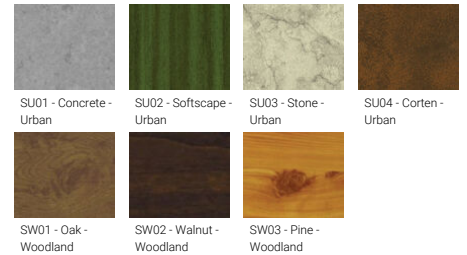

- For ALD-30001 not included 24 VDC input, DMXRDM address with stable signal

**Optic**

**Product colour**

**Special finishes upon request**

**ALDO 6** (ALD-30266) (Version 1)

**Technical information**

<b>Material</b>	Aluminium	<b>Input voltage</b>	24 VDC	<b>Weight</b>	2.2 kg
<b>Light source</b>	18 LED	<b>Optic</b>	N, M, W, E	<b>Operating temperature</b>	-20 °C to 40 °C
<b>Power</b>	40 W	<b>Optic value</b>	15°, 36°, 58°, 20°x30°	<b>Cable</b>	Four IP67 connectors supplied with 2x0.2 m of 2x1.0 sqmm outdoor cable and 2x0.2 m of 2x0.5 sqmm outdoor shielded cable
<b>Lumen</b>	1444 - 2144 lm	<b>CCT / CRI</b>	RGBW30, RGBW40	<b>Through wiring</b>	Two cable entries for through wiring
<b>Efficacy</b>	36 - 54 lm/W	<b>Bug</b>	B2-U0-G0	<b>Lens / Reflector / Optic</b>	Clear toughened glass
<b>Driver option</b>	Remote driver (not included)	<b>Dimming type</b>	DMX, DMX/RDM	<b>MacAdam Ellipse</b>	7 SDCM
<b>Driver</b>	Constant voltage (CV)	<b>Product colours</b>	Black, Dark Grey, White, Matt Silver, Bronze, Concrete - Urban, Softscape - Urban, Stone - Urban, Corten - Urban, Oak - Woodland, Walnut - Woodland, Pine - Woodland	<b>Lifetime L80B50 (hours)</b>	> 50,000