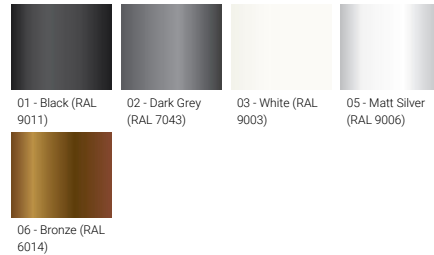

Product colour