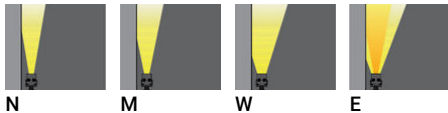

- For ALD-30001 not included 24 VDC input, DMXRDM address with stable signal

**Optic**

**Product colour**

**Special finishes upon request**

**ALDO 6** (ALD-30266) (Version 1)

**Technical information**

<b>Material</b>	Aluminium	<b>Input voltage</b>	24 VDC	<b>Weight</b>	2.2 kg
<b>Light source</b>	18 LED	<b>Optic</b>	N, M, W, E	<b>Operating temperature</b>	-20 °C to 40 °C
<b>Power</b>	40 W	<b>Optic value</b>	15°, 36°, 58°, 20°x30°	<b>Cable</b>	Four IP67 connectors supplied with 2x0.2 m of 2x1.0 sqmm outdoor cable and 2x0.2 m of 2x0.5 sqmm outdoor shielded cable
<b>Lumen</b>	1444 - 2144 lm	<b>CCT / CRI</b>	RGBW30, RGBW40	<b>Through wiring</b>	Two cable entries for through wiring
<b>Efficacy</b>	36 - 54 lm/W	<b>Bug</b>	B2-U0-G0	<b>Lens / Reflector / Optic</b>	Clear toughened glass
<b>Driver option</b>	Remote driver (not included)	<b>Dimming type</b>	DMX, DMX/RDM	<b>MacAdam Ellipse</b>	7 SDCM
<b>Driver</b>	Constant voltage (CV)	<b>Product colours</b>	Black, Dark Grey, White, Matt Silver, Bronze, Concrete - Urban, Softscape - Urban, Stone - Urban, Corten - Urban, Oak - Woodland, Walnut - Woodland, Pine - Woodland	<b>Lifetime L80B50 (hours)</b>	> 50,000