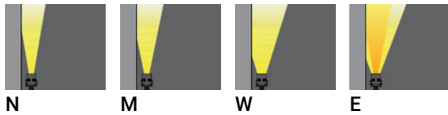

- Four IP67 connectors supplied with 2x0.2 m of 2x1.0 sqmm outdoor cable and 2x0.2 m of 2x0.5 sqmm outdoor shielded cable
- Clear toughened glass
- Remote driver (not included)
- Uniform light distribution with uninterrupted end-to-end mounting.

- For ALD-30001 not included 24 VDC input, DMXRDM address with stable signal

**Optic**

**Product colour**

**Special finishes upon request**

**ALDO 8** (ALD-30302) (Version 1)

**Technical information**

<b>Material</b>	Aluminium	<b>Input voltage</b>	24 VDC	<b>Weight</b>	3.2 kg
<b>Light source</b>	36 LED	<b>Optic</b>	N, M, W, E	<b>Operating temperature</b>	-20 °C to 40 °C
<b>Power</b>	76 W	<b>Optic value</b>	15°, 35°, 53°, 19°x30°	<b>Cable</b>	Four IP67 connectors supplied with 2x0.2 m of 2x1.0 sqmm outdoor cable and 2x0.2 m of 2x0.5 sqmm outdoor shielded cable
<b>Lumen</b>	2822 - 4174 lm	<b>CCT / CRI</b>	RGBW30, RGBW40	<b>Through wiring</b>	Two cable entries for through wiring
<b>Efficacy</b>	37 - 55 lm/W	<b>Bug</b>	B2-U0-G0, B3-U0-G0	<b>Lens / Reflector / Optic</b>	Clear toughened glass
<b>Driver option</b>	Remote driver (not included)	<b>Dimming type</b>	DMX, DMX/RDM	<b>MacAdam Ellipse</b>	7 SDCM
<b>Driver</b>	Constant voltage (CV)	<b>Product colours</b>	Black, Dark Grey, White, Matt Silver, Bronze, Concrete - Urban, Softscape - Urban, Stone - Urban, Corten - Urban, Oak - Woodland, Walnut - Woodland, Pine - Woodland	<b>Lifetime L80B10 (hours)</b>	> 50,000