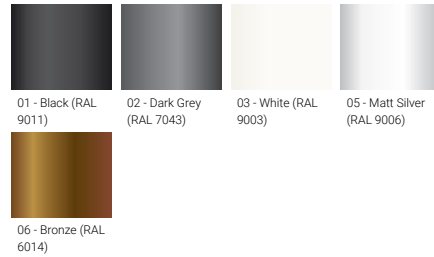

Product colour