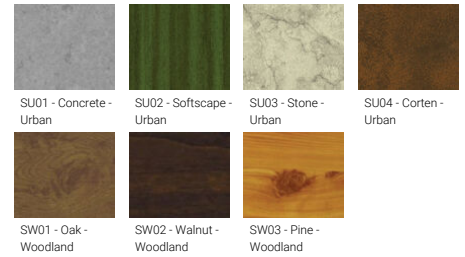

- For ALD-30001 not included 24 VDC input, DMXRDM address with stable signal

**Optic**

**Product colour**

**Special finishes upon request**

**ALDO 8** (ALD-30302) (Version 1)

**Technical information**

<b>Material</b>	Aluminium	<b>Input voltage</b>	24 VDC	<b>Weight</b>	3.2 kg
<b>Light source</b>	36 LED	<b>Optic</b>	N, M, W, E	<b>Operating temperature</b>	-20 °C to 40 °C
<b>Power</b>	76 W	<b>Optic value</b>	15°, 35°, 53°, 19°x30°	<b>Cable</b>	Four IP67 connectors supplied with 2x0.2 m of 2x1.0 sqmm outdoor cable and 2x0.2 m of 2x0.5 sqmm outdoor shielded cable
<b>Lumen</b>	2822 - 4174 lm	<b>CCT / CRI</b>	RGBW30, RGBW40	<b>Through wiring</b>	Two cable entries for through wiring
<b>Efficacy</b>	37 - 55 lm/W	<b>Bug</b>	B2-U0-G0, B3-U0-G0	<b>Lens / Reflector / Optic</b>	Clear toughened glass
<b>Driver option</b>	Remote driver (not included)	<b>Dimming type</b>	DMX, DMX/RDM	<b>MacAdam Ellipse</b>	7 SDCM
<b>Driver</b>	Constant voltage (CV)	<b>Product colours</b>	Black, Dark Grey, White, Matt Silver, Bronze, Concrete - Urban, Softscape - Urban, Stone - Urban, Corten - Urban, Oak - Woodland, Walnut - Woodland, Pine - Woodland	<b>Lifetime L80B10 (hours)</b>	> 50,000