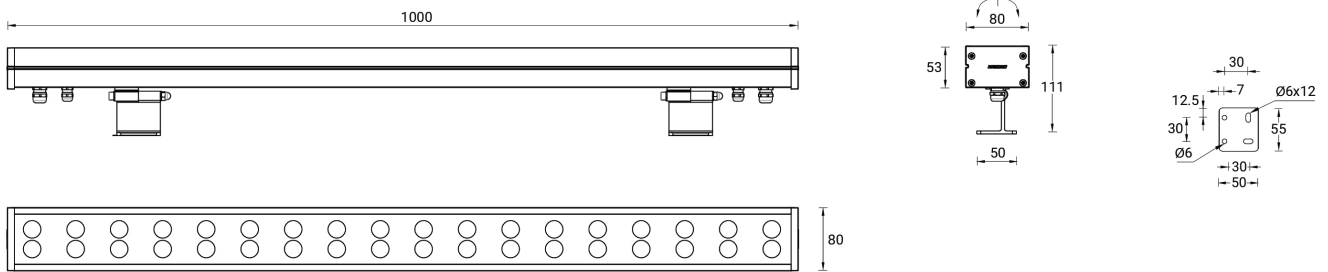

ALDO 8 (ALD-30302) (Version 1)

Technical information

Material	Aluminium	Input voltage	24 VDC	Weight	3.2 kg
Light source	36 LED	Optic	N, M, W, E	Operating temperature	-20 °C to 40 °C
Power	76 W	Optic value	15°, 35°, 53°, 19°x30°	Cable	Four IP67 connectors supplied with 2x0.2 m of 2x1.0 sqmm outdoor cable and 2x0.2 m of 2x0.5 sqmm outdoor shielded cable
Lumen	2822 - 4174 lm	CCT / CRI	RGBW30, RGBW40	Through wiring	Two cable entries for through wiring
Efficacy	37 - 55 lm/W	Bug	B2-U0-G0, B3-U0-G0	Lens / Reflector / Optic	Clear toughened glass
Driver option	Remote driver (not included)	Dimming type	DMX, DMX/RDM	MacAdam Ellipse	7 SDCM
Driver	Constant voltage (CV)	Product colours	Black, Dark Grey, White, Matt Silver, Bronze, Concrete - Urban, Softscape - Urban, Stone - Urban, Corten - Urban, Oak - Woodland, Walnut - Woodland, Pine - Woodland	Lifetime L80B10 (hours)	> 50,000

ALD-30302