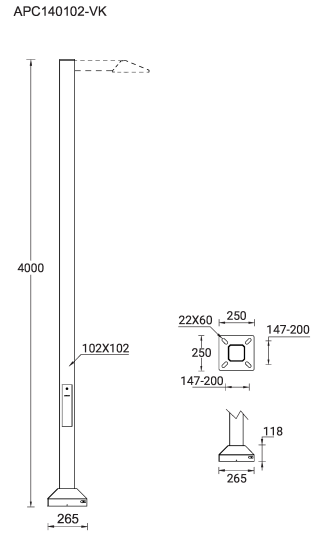

**4 m - Square, straight aluminium pole for VEKTER (APC140102-VK)**

**Technical information**

<b>Height (mm)</b>	4000
<b>Diameter / dimension (mm)</b>	102x102
<b>Weight (kg)</b>	17.8
<b>EPA (m2)</b>	0.427
<b>Material</b>	Aluminium
<b>Product colours</b>	Black, Dark Grey, White, Matt Silver, Bronze, Concrete - Urban, Softscape - Urban, Stone - Urban, Corten - Urban, Oak - Woodland, Walnut - Woodland, Pine - Woodland

**4 m - Square, straight aluminium pole for VEKTER (APC140102-VK)****Accessory**

---

Root mount kit  
**A20491**

Circuit breaker box IP44  
**A21291**