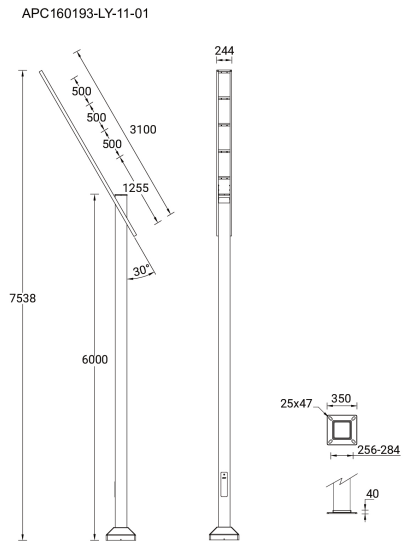

**6 m - Square, straight aluminium pole for LYCKSELE (APC160193-LY-11-01)**

**Technical information**

<b>Height (mm)</b>	6000
<b>Diameter / dimension (mm)</b>	193x193
<b>Weight (kg)</b>	25.3
<b>Material</b>	Aluminium
<b>Product colours</b>	Black, Dark Grey, White, Matt Silver, Bronze, Concrete - Urban, Softscape - Urban, Stone - Urban, Corten - Urban, Oak - Woodland, Walnut - Woodland, Pine - Woodland

**6 m - Square, straight aluminium pole for LYCKSELE (APC160193-LY-11-01)****Accessories**

---

---

Root mount kit  
**A21091**

---

---

Circuit breaker box IP44  
**A21291**

---